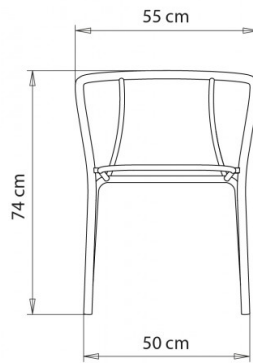

001

001 COLLECTION:
001,

Armchair with 4 legs steel frame. Seat and back in matte-finish PVC wire.

> **Story of an icon without a name**

STACKABLE

8

WEIGHT

5,6 kg

PACK0,3 m³**PIECES PER BOX**

4

FINISHES SEATING

PVC PVC

Embossed anise light
blue
☀

Blu
☀

Brick
☀

Embossed magenta
☀