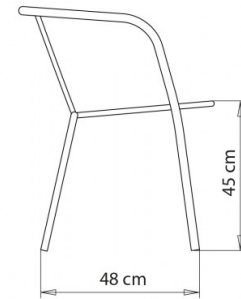

001

001 COLLECTION:
001,

Armchair with 4 legs steel frame. Seat and back in matte-finish PVC wire.

> **Story of an icon without a name**

STACKABLE

8

WEIGHT

5,6 kg

PACK0,3 m³**PIECES PER BOX**

4

FINISHES SEATING

PVC PVC

Embossed anise light
blue
☀

Blu
☀

Brick
☀

Embossed magenta
☀