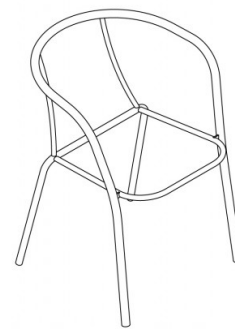

001

001 COLLECTION:
001,

Armchair with 4 legs steel frame. Seat and back in matte-finish PVC wire.

> **Story of an icon without a name**

STACKABLE

8

WEIGHT

5,6 kg

PACK0,3 m³**PIECES PER BOX**

4

FINISHES SEATING

PVC PVC

Embossed anise light
blue
☀

Blu
☀

Brick
☀

Embossed magenta
☀