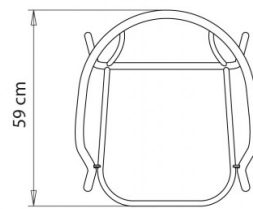

001

001 COLLECTION:
001,

Armchair with 4 legs steel frame. Seat and back in matte-finish PVC wire.

> **Story of an icon without a name**

STACKABLE

8

WEIGHT

5,6 kg