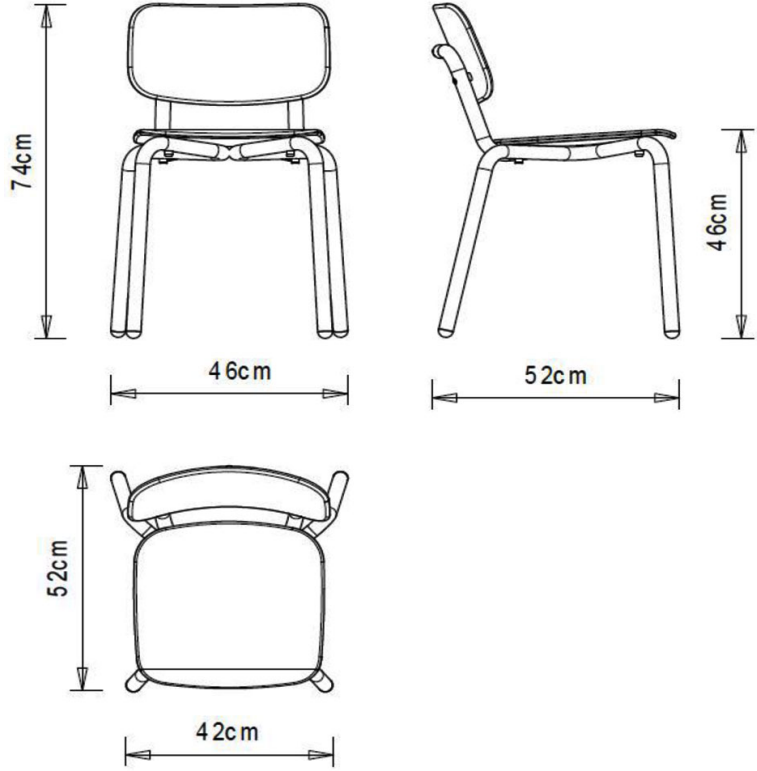

Hull 627

HULL COLLECTION:
Hull 627, Hull 628, Hull 629, Hull 630,

Chair with 4 legs steel frame. Beech wood seat and back (embossed finish).

STACKABLE

4

WEIGHT

5,2 Kg

PACK

0,39 m³

PIECES PER BOX

4

FINISHES SEATING

LE WOOD

Maple stained beech wood

Natural beech wood

Wengé stained beech wood

Chair with armrests and steel frame, 4 legs.
Beech wood seat and back (embossed finish).

STACKABLE

4

WEIGHT

5,7 Kg

PACK

0,45 m³

PIECES PER BOX