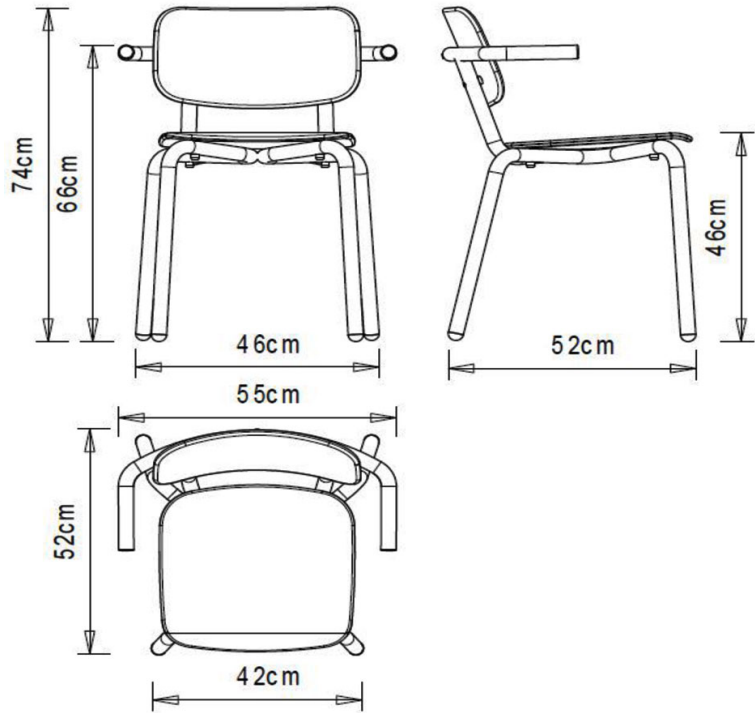

Hull 627

HULL COLLECTION:
Hull 627, Hull 628, Hull 629, Hull 630,

Chair with 4 legs steel frame. Beech wood seat and back (embossed finish).

STACKABLE

4

WEIGHT

5,2 Kg

PACK

Chair with armrests and steel frame, 4 legs.
Beech wood seat and back (embossed finish).

STACKABLE

4

WEIGHT

5,7 Kg

PACK

0,45 m³

PIECES PER BOX