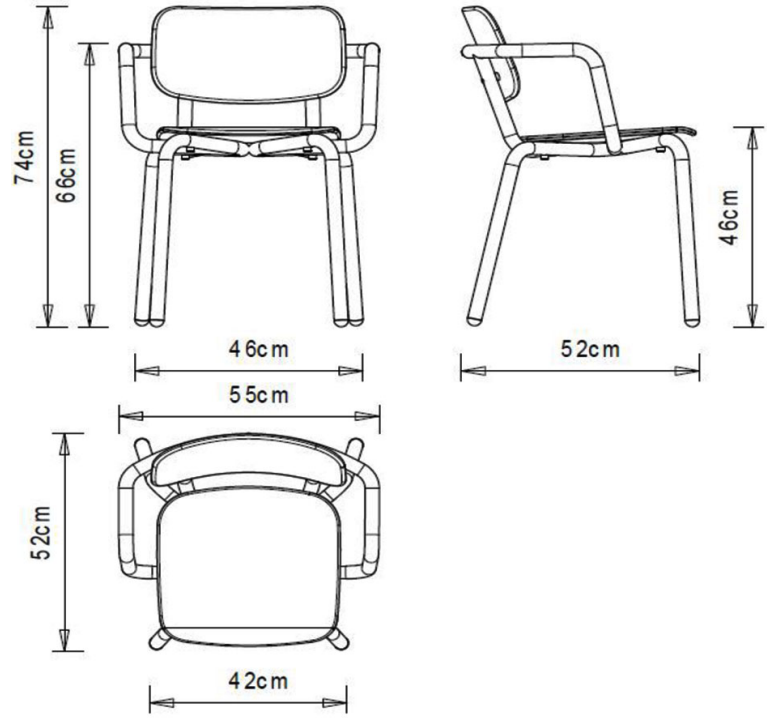

Hull 629

HULL COLLECTION:
Hull 627, Hull 628, Hull 629, Hull 630,

Chair with armrests and steel frame, 4 legs.
Beech wood seat and back (embossed finish).

STACKABLE

4

WEIGHT

6,4 Kg

PACK

0,45 m³

PIECES PER BOX

4

FINISHES SEATING

LE WOOD

Maple stained beech wood

Natural beech wood

Wengé stained beech wood

Black stained beech wood

"Canaletto" walnut stained beech wood

Oak stained beech wood

Stained according to sample