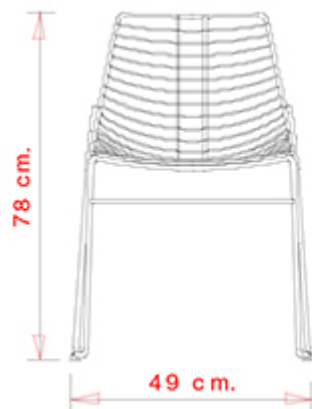

Net 096

NET COLLECTION:

Net 096, Net 097, Net 396,

Chair with steel sled frame.

Accessories: Cushion in fabric

STACKABLE

4

WEIGHT

5,3 kg

PACK

0,36 m³

PIECES PER BOX

4

FRAMES

AC STEEL

NCS s0502-b VR Traffic
white
☀