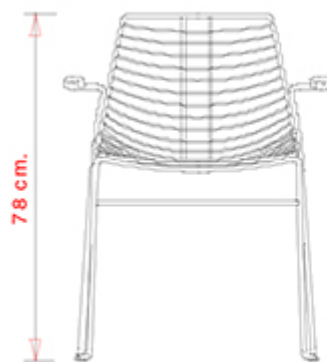

Net 097

NET COLLECTION:
Net 096, Net 097, Net 396,

Armchair with steel sled frame.

Accessories: Cushion in fabric

STACKABLE

4

WEIGHT

6,2 kg