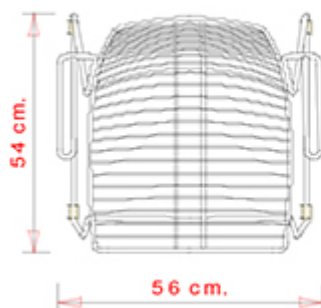

Net 097

NET COLLECTION:
Net 096, Net 097, Net 396,

Armchair with steel sled frame.

Accessories: Cushion in fabric

STACKABLE

4

WEIGHT

6,2 kg