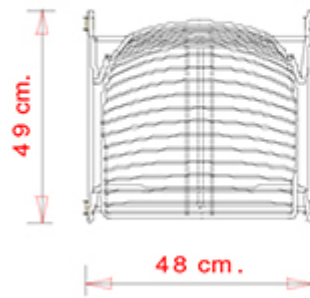

Net 396

NET COLLECTION:
Net 096, Net 097, Net 396,

Barstool with steel sled frame.

Accessories: Cushion in fabric

WEIGHT

6 kg

PACK

0,25 m³