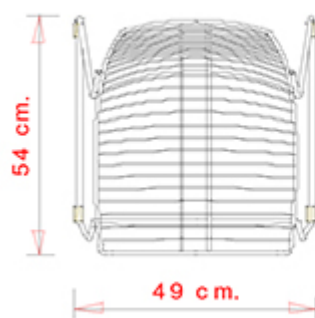

Net 096

NET COLLECTION:

Net 096, Net 097, Net 396,

Chair with steel sled frame.

Accessories: Cushion in fabric

STACKABLE

4

WEIGHT

5,3 kg

PACK

0,36 m³

PIECES PER BOX

4