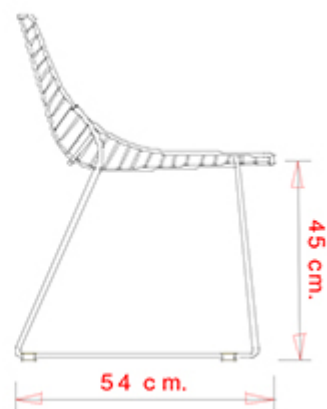

Net 096

NET COLLECTION:

Net 096, Net 097, Net 396,

Chair with steel sled frame.

Accessories: Cushion in fabric

STACKABLE

4

WEIGHT

5,3 kg

PACK

0,36 m³

PIECES PER BOX

4

FRAMES

AC STEEL

NCS s0502-b VR Traffic
white
☀