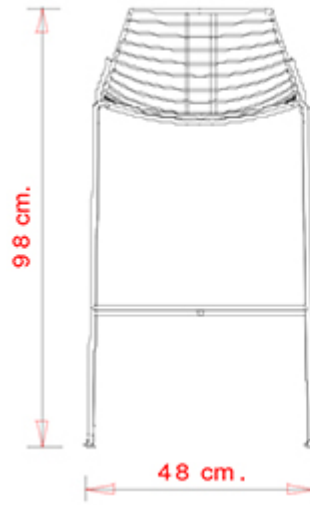

Net 396

NET COLLECTION:
Net 096, Net 097, Net 396,

Barstool with steel sled frame.

Accessories: Cushion in fabric

WEIGHT

6 kg

PACK

0,25 m³