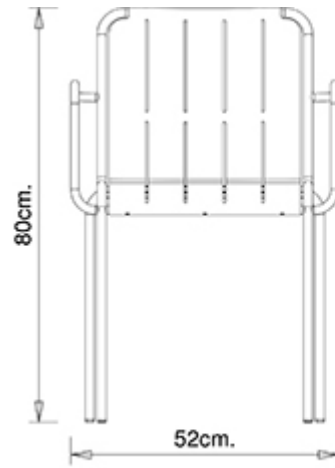

Stripes 548

STRIPES COLLECTION:
Stripes 547, Stripes 548,

Chair with armrests in steel frame, 4 legs. Seat and back in moulded steel. Cataphoresis treatment.

STACKABLE

4

WEIGHT

6,8 Kg

PACK

0,37 m³

PIECES PER BOX

4