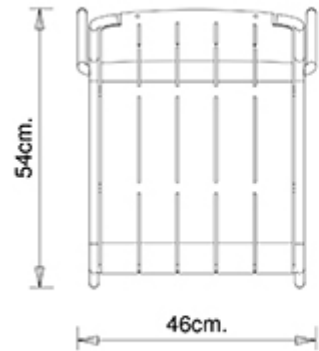

Stripes 547

STRIPES COLLECTION:
Stripes 547, Stripes 548,

Chair with steel frame, 4 legs. Seat and back in moulded steel.
Cataphoresis treatment.

STACKABLE

4

WEIGHT

6 Kg

PACK

0,37 m³

PIECES PER BOX

4

FRAMES

AC STEEL

RAL 9005
VR Jet black

RAL 9005
VR Matt Jet Black

RAL 9016
VR Traffic white

STACKABLE

4

WEIGHT

6,8 Kg

PACK

0,37 m³

PIECES PER BOX

4