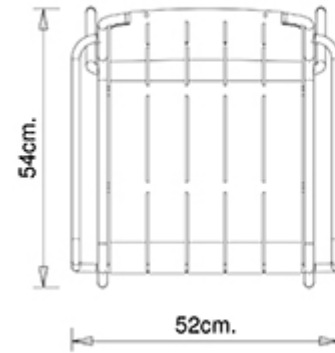

Stripes 548

STRIPES COLLECTION:
Stripes 547, Stripes 548,

Chair with armrests in steel frame, 4 legs. Seat and back in moulded steel. Cataphoresis treatment.

STACKABLE

4

WEIGHT

6,8 Kg

PACK

0,37 m³

PIECES PER BOX

4