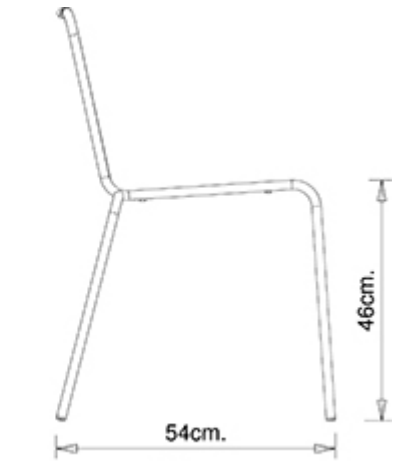

Stripes 547

STRIPES COLLECTION:
Stripes 547, Stripes 548,

Chair with steel frame, 4 legs. Seat and back in moulded steel.
Cataphoresis treatment.

STACKABLE

4

WEIGHT

6 Kg

PACK

0,37 m³

PIECES PER BOX

4

FRAMES

AC STEEL

RAL 9005
VR Jet black

RAL 9005
VR Matt Jet Black

RAL 9016
VR Traffic white

STACKABLE

4

WEIGHT

6,8 Kg

PACK

0,37 m³

PIECES PER BOX

4