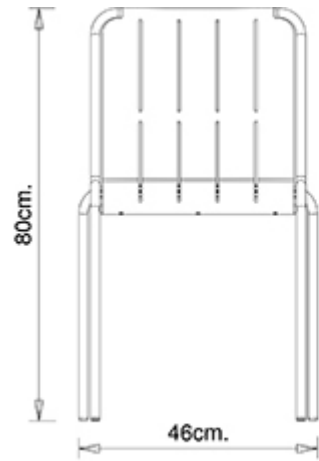

Stripes 547

STRIPES COLLECTION:
Stripes 547, Stripes 548,

Chair with steel frame, 4 legs. Seat and back in moulded steel.
Cataphoresis treatment.

STACKABLE

4

WEIGHT

6 Kg

PACK

0,37 m³

PIECES PER BOX

4

FRAMES

AC STEEL

RAL 9005
VR Jet black

RAL 9005
VR Matt Jet Black

RAL 9016
VR Traffic white

STACKABLE

4

WEIGHT

6,8 Kg

PACK

0,37 m³

PIECES PER BOX

4