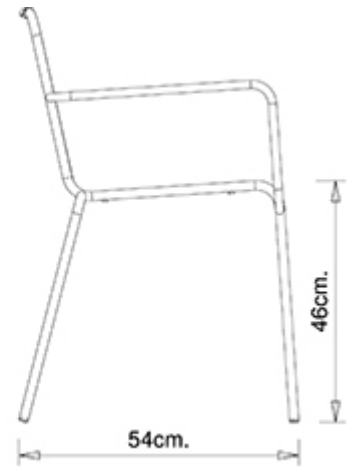

Stripes 548

STRIPES COLLECTION:
Stripes 547, Stripes 548,

Chair with armrests in steel frame, 4 legs. Seat and back in moulded steel. Cataphoresis treatment.

STACKABLE

4

WEIGHT

6,8 Kg

PACK

0,37 m³

PIECES PER BOX

4