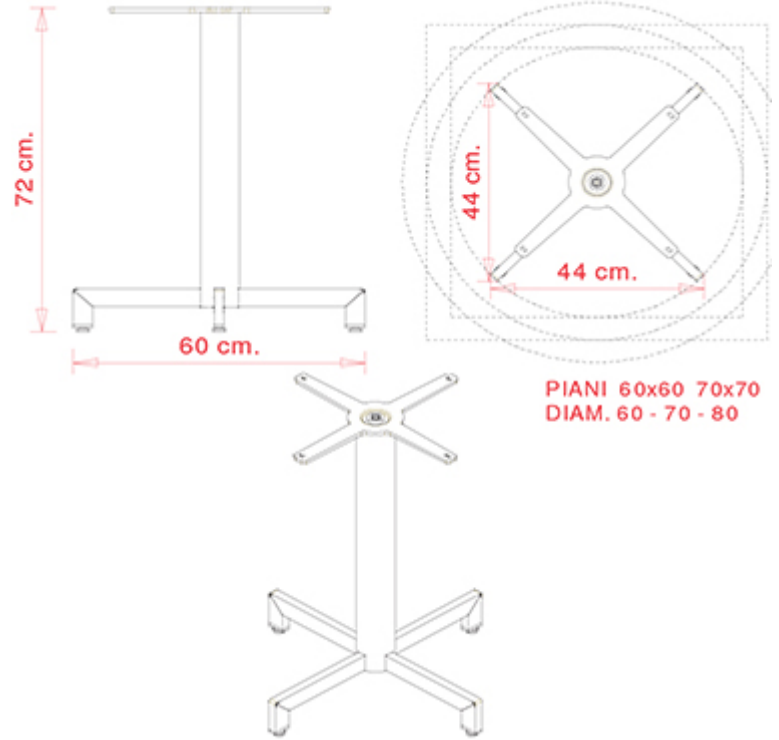

### TABLE TOPS:

- Ø 60 cm
- Ø 70 cm
- Ø 80 cm
- 60x60 cm
- 70x70 cm

Table frame in painted steel, with adjustable feet.

### TABLE TOPS:

Ø 60 cm

Ø 70 cm

60x60 cm

High table frame in painted steel, with adjustable feet.

### TABLE TOPS:

- Ø 80 cm
- Ø 90 cm
- Ø 100 cm
- 80x80 cm
- 90x90 cm

Table frame in painted steel, with adjustable feet.