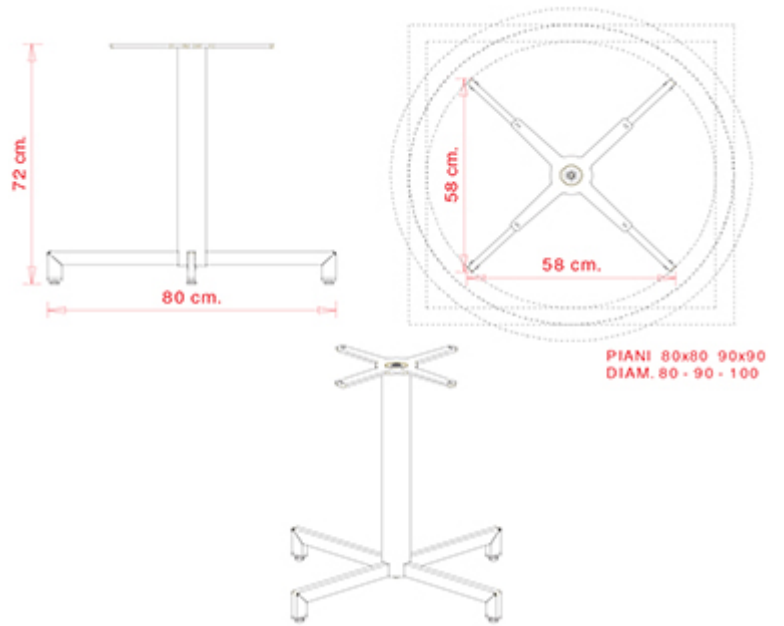

### TABLE TOPS:

Ø 60 cm

Ø 70 cm

60x60 cm

High table frame in painted steel, with adjustable feet.

### TABLE TOPS:

- Ø 80 cm
- Ø 90 cm
- Ø 100 cm
- 80x80 cm
- 90x90 cm

Table frame in painted steel, with adjustable feet.