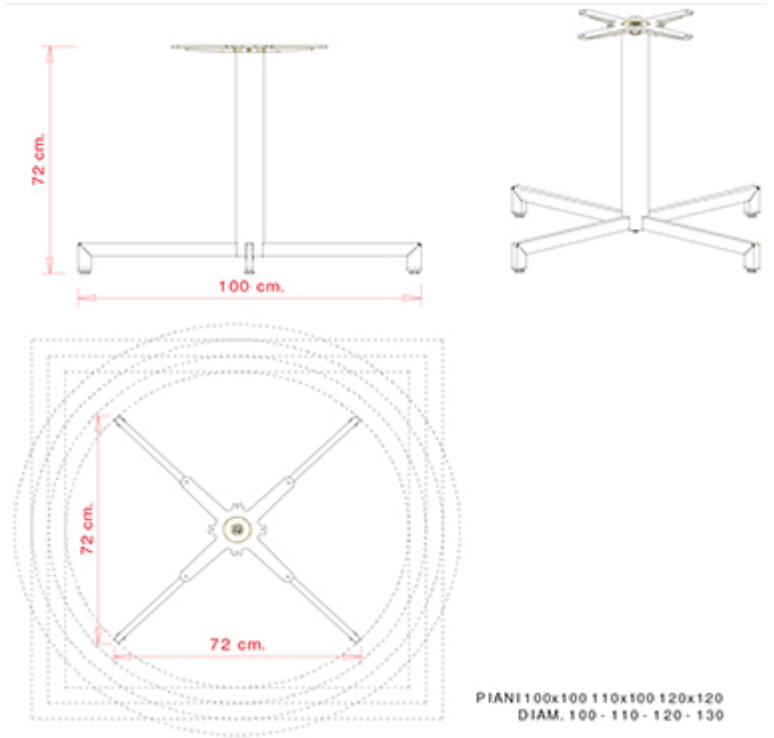

Web 468

WEB COLLECTION:

Web 466, Web 466A, Web 467, Web 468, Web 467A, Web 469,

PIANI 100x100 110x100 120x120
DIAM. 100 - 110 - 120 - 130

TABLE TOPS:

- Ø 100 cm
- Ø 110 cm
- Ø 120 cm
- Ø 130 cm
- 100x100
- 110x110
- 120x120

Table frame in painted steel, with adjustable feet.

WEIGHT

8 kg

PACK

0,12 m³

PIECES PER BOX

2