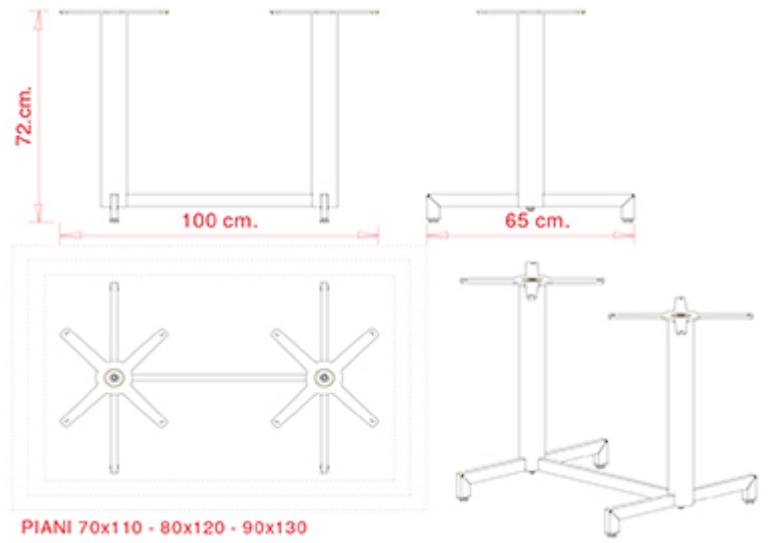

Web 469

WEB COLLECTION:

Web 466, Web 466A, Web 467, Web 468, Web 467A, Web 469,

TABLE TOPS:70x110

80x120

90x130

Table frame in painted steel, with adjustable feet.

WEIGHT

8 kg

PACK

0,12 m³

PIECES PER BOX

2