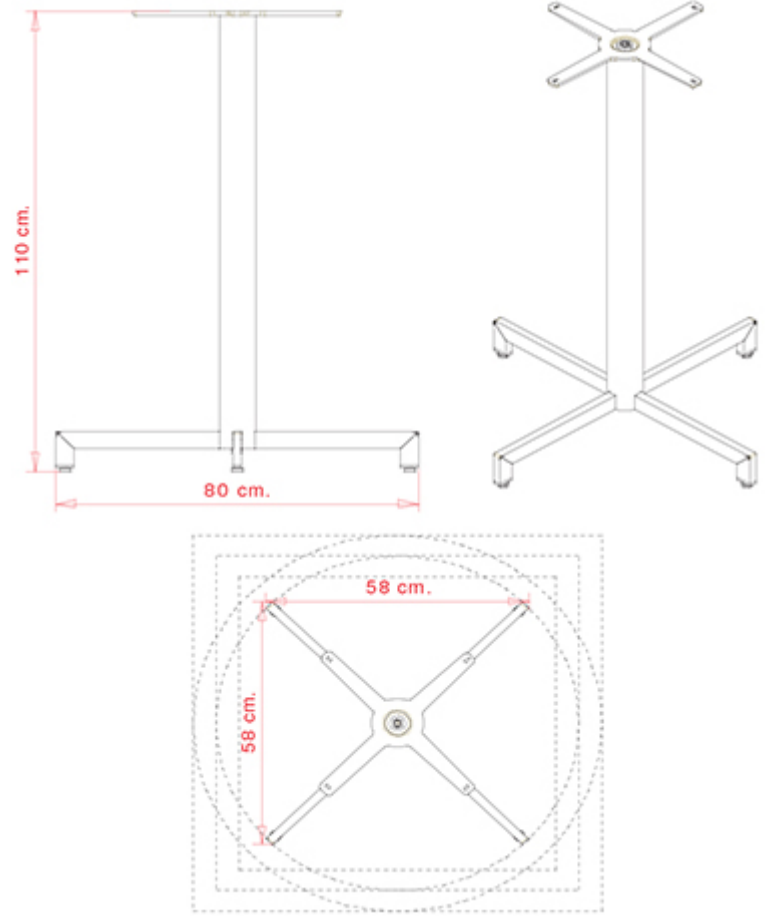

### TABLE TOPS:

- Ø 80 cm
- Ø 90 cm
- Ø 100 cm
- 80x80 cm
- 90x90 cm

Table frame in painted steel, with adjustable feet.

### TABLE TOPS:

- Ø 100 cm
- Ø 110 cm
- Ø 120 cm
- Ø 130 cm
- 100x100
- 110x110
- 120x120

Table frame in painted steel, with adjustable feet.

### TABLE TOPS:

- Ø 80 cm
- Ø 90 cm
- 70X70 cm
- 80x80 cm
- 90x90 cm

High table frame in painted steel, with adjustable feet.