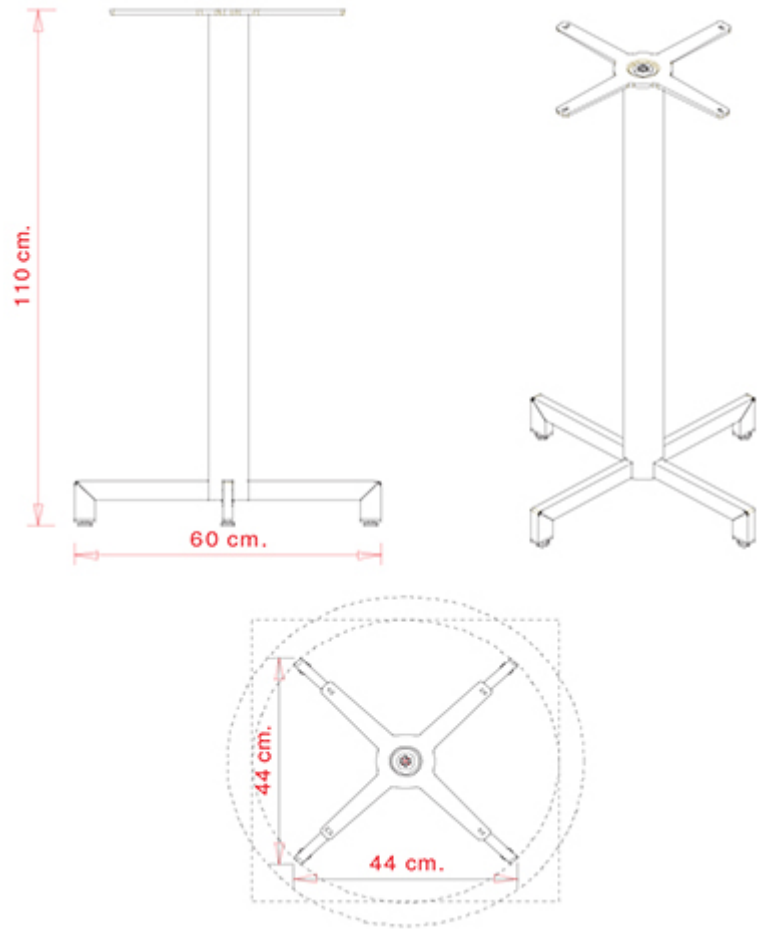

### TABLE TOPS:

- Ø 60 cm
- Ø 70 cm
- Ø 80 cm
- 60x60 cm
- 70x70 cm

Table frame in painted steel, with adjustable feet.

### TABLE TOPS:

Ø 60 cm

Ø 70 cm

60x60 cm

High table frame in painted steel, with adjustable feet.

### TABLE TOPS:

- Ø 80 cm
- Ø 90 cm
- Ø 100 cm
- 80x80 cm
- 90x90 cm

Table frame in painted steel, with adjustable feet.