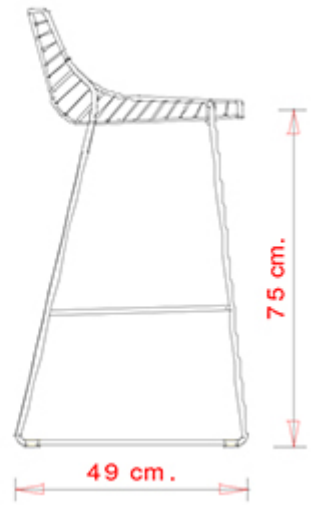

## Net 396

NET COLLECTION:  
Net 096, Net 097, Net 396,

Barstool with steel sled frame.

**Accessories:** Cushion in fabric

**WEIGHT**

6 kg

**PACK**

0,25 m<sup>3</sup>