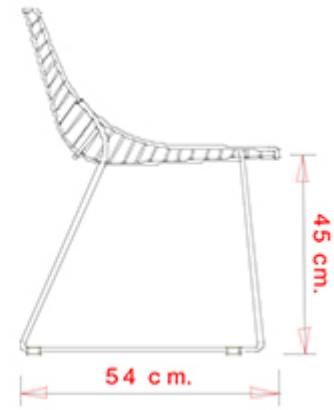

## Net 096

NET COLLECTION:  
Net 096, Net 097, Net 396,

Chair with steel sled frame.

**Accessories:** Cushion in fabric

**STACKABLE**

4

**WEIGHT**

5,3 kg

**PACK**

0,36 m<sup>3</sup>

**PIECES PER BOX**

4