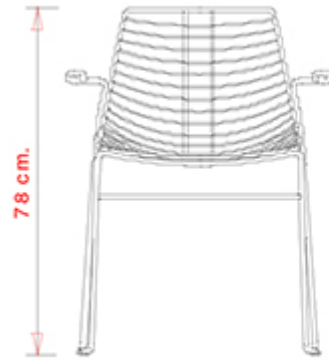

## Net 097

NET COLLECTION:  
Net 096, Net 097, Net 396,

Armchair with steel sled frame.

**STACKABLE**

4

**WEIGHT**

6,2 kg

**PACK**