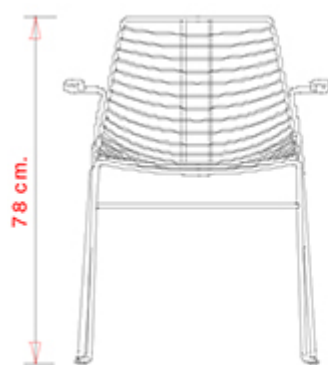

Net 097

NET COLLECTION:
Net 096, Net 097, Net 396,

Armchair with steel sled frame.

Accessories: Cushion in fabric

STACKABLE

4

WEIGHT

6,2 kg

PACK

0,36 m³

PIECES PER BOX

4