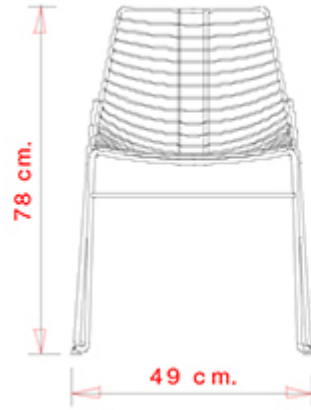

## Net 096

NET COLLECTION:  
Net 096, Net 097, Net 396,

Chair with steel sled frame.

**Accessories:** Cushion in fabric

**STACKABLE**

4

**WEIGHT**

5,3 kg

**PACK**

0,36 m<sup>3</sup>

**PIECES PER BOX**

4