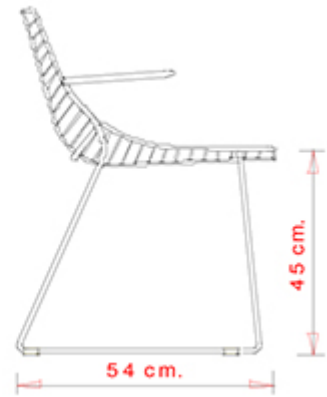

## Net 096

NET COLLECTION:

Net 096, Net 097, Net 396,

Chair with steel sled frame.

**STACKABLE**

4

**WEIGHT**

5,3 kg

## Net 097

NET COLLECTION:  
Net 096, Net 097, Net 396,

Armchair with steel sled frame.

**STACKABLE**

4

**WEIGHT**

6,2 kg

**PACK**