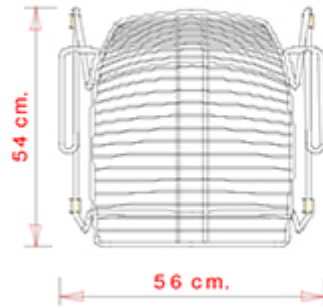

## Net 097

NET COLLECTION:  
Net 096, Net 097, Net 396,

Armchair with steel sled frame.

**STACKABLE**

4

**WEIGHT**

6,2 kg

**PACK**