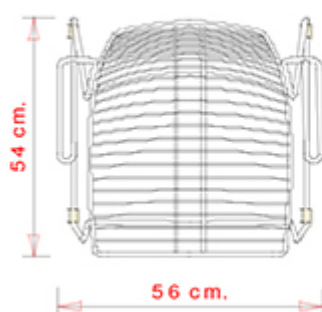

## Net 097

NET COLLECTION:  
Net 096, Net 097, Net 396,

Armchair with steel sled frame.

**Accessories:** Cushion in fabric

**STACKABLE**

4

**WEIGHT**

6,2 kg