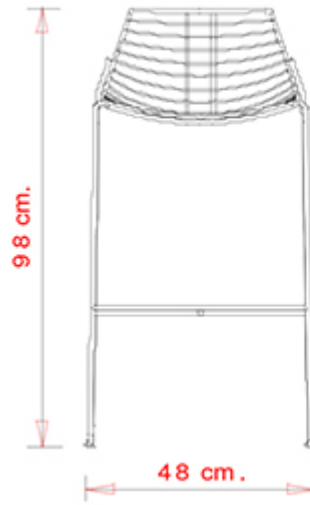

## Net 396

NET COLLECTION:  
Net 096, Net 097, Net 396,

Barstool with steel sled frame.

**Accessories:** Cushion in fabric

**WEIGHT**

6 kg

**PACK**

0,25 m<sup>3</sup>