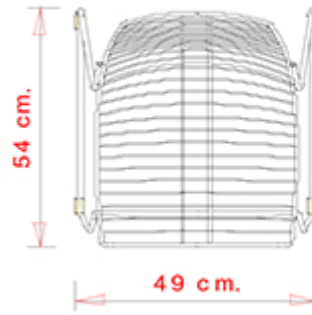

## Net 096

NET COLLECTION:  
Net 096, Net 097, Net 396,

Chair with steel sled frame.

**Accessories:** Cushion in fabric

**STACKABLE**

4

**WEIGHT**

5,3 kg