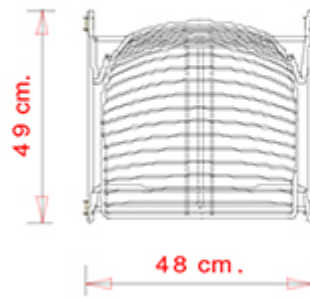

## Net 396

NET COLLECTION:  
Net 096, Net 097, Net 396,

Barstool with steel sled frame.

**Accessories:** Cushion in fabric

**WEIGHT**

6 kg

**PACK**

0,25 m<sup>3</sup>