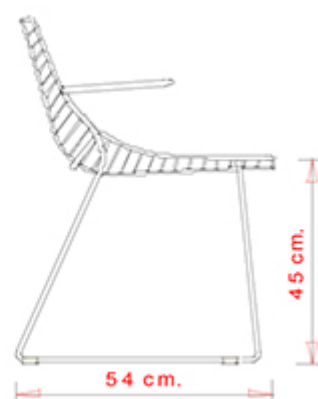

## Net 097

NET COLLECTION:  
Net 096, Net 097, Net 396,

Armchair with steel sled frame.

**Accessories:** Cushion in fabric

**STACKABLE**

4

**WEIGHT**

6,2 kg