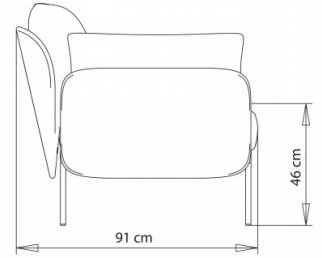

1-seater armchair, with left armrest.

**WEIGHT**

20,5 kg

**PACK**

0,80 m<sup>3</sup>

**PIECES PER BOX**

1