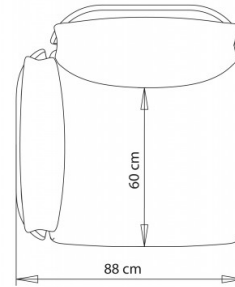

1-seater armchair, with left armrest.

**WEIGHT**

20,5 kg

**PACK**

0,80 m<sup>3</sup>

**PIECES PER BOX**

1