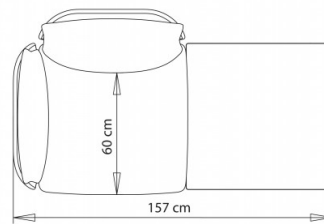

1-seater armchair, with left armrest and right shelf.

**WEIGHT**

44,5 kg

**PACK**

1,45 m<sup>3</sup>

**PIECES PER BOX**

1