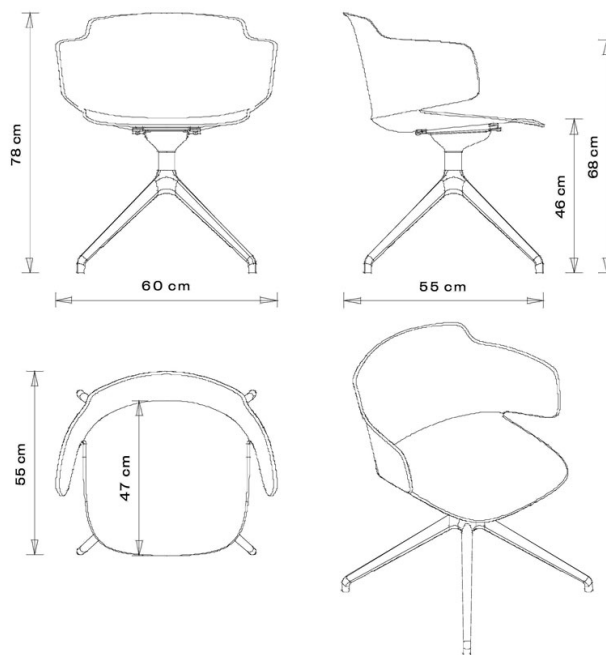

Classy 1087

CLASSY COLLECTION:

Classy 1090, Classy 1090N, Classy 1090m, Classy 1091, Classy 1091N, Classy 1091m, Classy 1092, Classy 1092m, Classy 1092b, Classy 1092bm, Classy 1095, Classy 1095m, Classy 1095N, Classy 1096, Classy 1096N, Classy 1097, Classy 1097m, Classy 1097bm, Classy 1083, Classy 1083m, Classy 1083N, Classy 1084, Classy 1084N, Classy 1084m, Classy 1085, Classy 1085m, Classy 1086, Classy 1086m, Classy 1086N, Classy 1087, Classy 1087m, Classy 1087N, Classy 1088, Classy 1088m, Classy 1088N, Classy 1089m, Classy 1089, Classy 1089N,

Swivel armchair with 4-star die cast aluminium frame. Polypropylene shell.

WEIGHT

7,4 Kg

PACK

0,38 m³

PIECES PER BOX

1

FINISHES SEATING