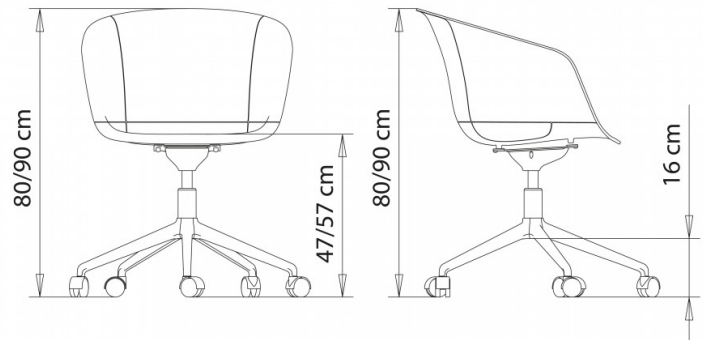

Swivel armchair, shell in closed version, with 5 star die cast aluminium frame, adjustable height, on castors.

WEIGHT

9 Kg

PACK

0,32 m³

PIECES PER BOX

1

FINISHES SEATING