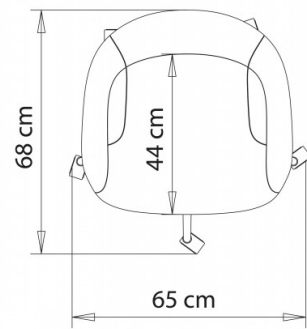

Swivel armchair, shell in closed version, with 5 star die cast aluminium frame, adjustable height, on castors.

WEIGHT

9 Kg

PACK

0,32 m³

PIECES PER BOX

1

FINISHES SEATING