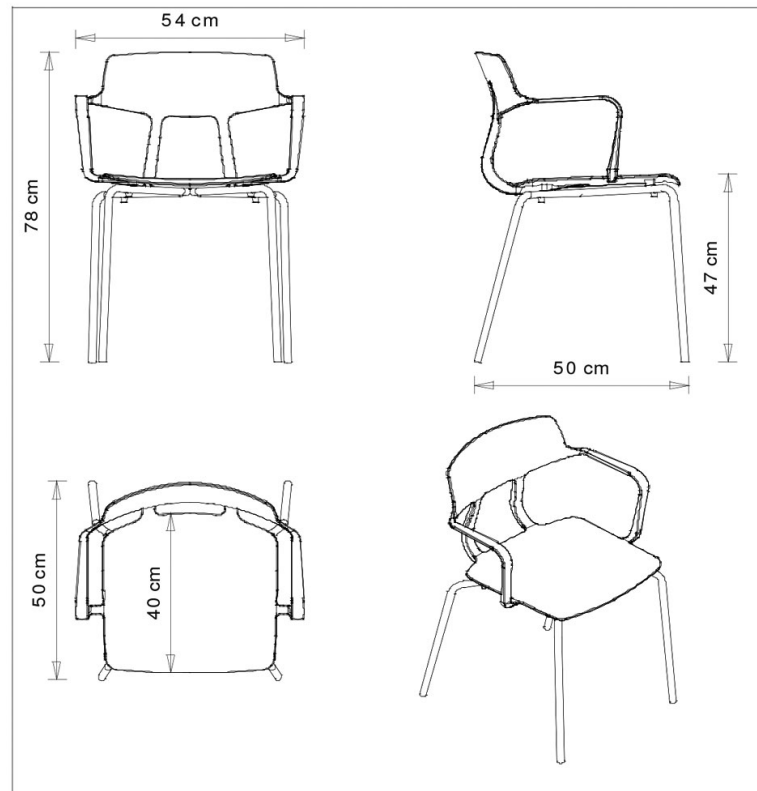

Snap 1101

SNAP COLLECTION:

Snap 1100, Snap 1100n, Snap 1101, Snap 1101n, Snap 1102, Snap 1102b, Snap 1103, Snap 1105, Snap 1105N, Snap 1106, Snap 1106N, Snap 1108, Snap 1108N, Snap 1109, Snap 1109N, Snap 1110, Snap 1110N, Snap 1111, Snap 1111N, Snap 1115, Snap 1115N, Snap 1116, Snap 1116N, Snap 1117,

Chair with armrests and steel frame, 4 legs.
Polypropylene shell.
[Watch the video](#)

STACKABLE

4

WEIGHT

4,4 Kg

PACK

0,47 m³

PIECES PER BOX