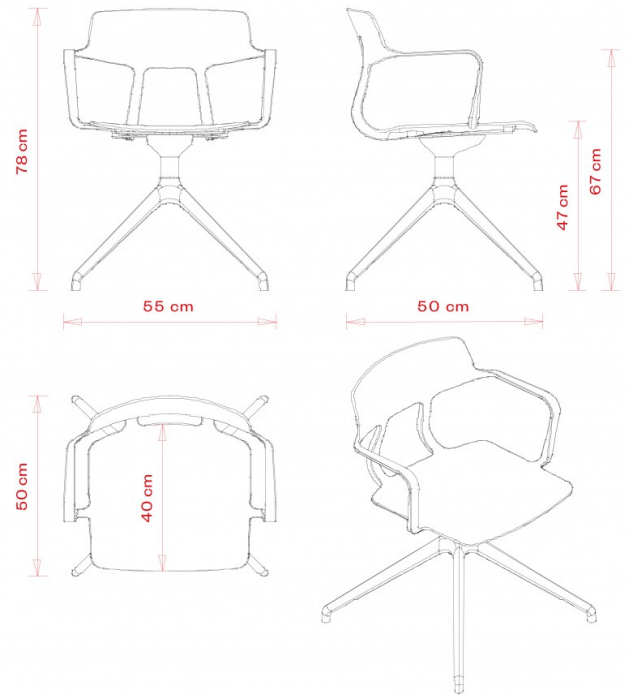

Snap 1109

SNAP COLLECTION:

Snap 1100, Snap 1100n, Snap 1101, Snap 1101n, Snap 1102, Snap 1102b, Snap 1103, Snap 1105, Snap 1105N, Snap 1106, Snap 1106N, Snap 1108, Snap 1108N, Snap 1109, Snap 1109N, Snap 1110, Snap 1110N, Snap 1111, Snap 1111N, Snap 1115, Snap 1115N, Snap 1116, Snap 1116N, Snap 1117,

Swivel armchair with 4-star die cast aluminium frame, polypropylene shell.

WEIGHT

6,4 Kg

PACK

0,38 m³

PIECES PER BOX

1

FINISHES SEATING