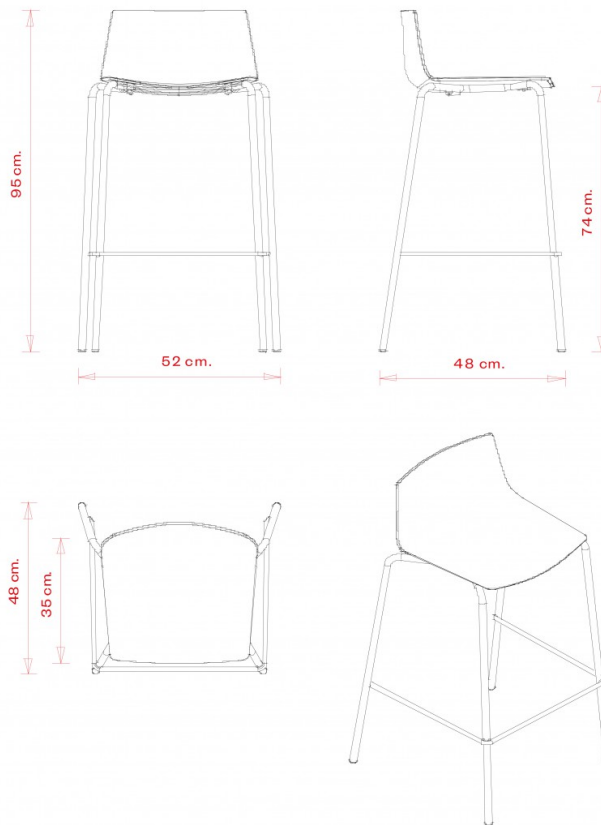

Cuba 1623

PHASE OUT COLLECTION:

Classy 1088, Classy 1089, Snap 1110, Cuba 621, Cuba 623, Cuba 1623, Cuba 623b, Cuba 1620, Snap 1111, Snap 1115, Snap 1116, Snap 1117, Dunk 1194, Flint 535-B, Nassau 537B, Uni 380B, Flint 549, Uni 577, Uni 544, Uni 391, Uni 393, Uni 578-5R, Uni-ka 591-5R, Uni-Ka 600, Hull 628, Marka 569-DP, Marka 569-DR, Kicca 021-DP, Kontea 307, Kicca 021-DR, Kicca 366, Pillow 217, MT 497, MT 497 A, MT 498 Q, MT 498A Q, MT 498 T, MT 498A T, MT 499 Q, MT 499A Q, MT 499 T, MT 499A T, XT 494, XT 494 A, XT 495A Q, XT 495 T, XT 495A T, XT 496A Q, XT496 Q, XT 496 T, XT 496A T,

Barstool with steel frame, 4 legs. Polypropylene shell.

STACKABLE

4

WEIGHT

6 Kg

PACK

0,36 m³

PIECES PER BOX

4

FINISHES SEATING

PP POLYPROPYLENE

NCS S9000-N
Jet black

NCS S6030-B
Capri blue
(Available while stocks last)

NOTE

Resources

[3ds](#)  | [dwg](#) 