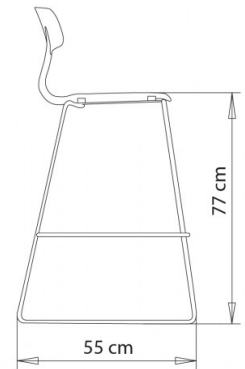

Snap 1117

PHASE OUT COLLECTION:

Classy 1088, Classy 1089, Snap 1110, Cuba 621, Cuba 623, Cuba 1623, Cuba 623b, Cuba 1620, Snap 1111, Snap 1115, Snap 1116, Snap 1117, Dunk 1194, Flint 535-B, Nassau 537B, Uni 380B, Flint 549, Uni 577, Uni 544, Uni 391, Uni 393, Uni 578-5R, Uni-ka 591-5R, Uni-Ka 600, Hull 628, Marka 569-DP, Marka 569-DR, Kicca 021-DP, Kontea 307, Kicca 021-DR, Kicca 366, Pillow 217, MT 497, MT 497 A, MT 498 Q, MT 498A Q, MT 498 T, MT 498A T, MT 499 Q, MT 499A Q, MT 499 T, MT 499A T, XT 494, XT 494 A, XT 495A Q, XT 495 T, XT 495A T, XT 496A Q, XT496 Q, XT 496 T, XT 496A T,

Barstool with sled steel frame. Polypropylene shell.

WEIGHT

7,1 Kg

PACK

0,58 m³

PIECES PER BOX

4

FINISHES SEATING