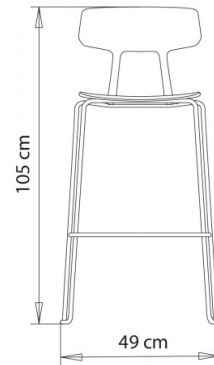

Barstool with sled steel frame. Polypropylene shell.

WEIGHT

7,1 Kg

PACK

0,58 m³

PIECES PER BOX

4

FINISHES SEATING