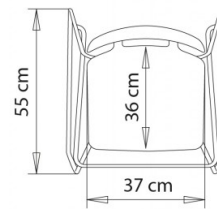

Barstool with sled steel frame. Polypropylene shell.

WEIGHT

7,1 Kg

PACK

0,58 m³

PIECES PER BOX

4

FINISHES SEATING