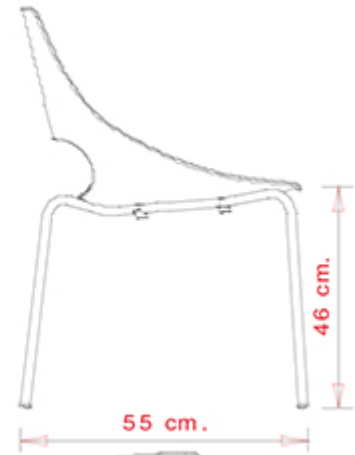

Rdm

Echo 150

ECHO COLLECTION:

Echo 150, Echo 152, Echo 152-G, Echo 153, Echo 156, Echo 332, Echo 332B, Echo 333, Echo 333B,

Chair with 4 legs steel frame and techno-polymer shell.

STACKABLE

4

WEIGHT

5,6 kg

PACK

0,39 m³

PIECES PER BOX

4

FINISHES SEATING

PP POLYPROPYLENE

NCS S0502-B
Traffic white