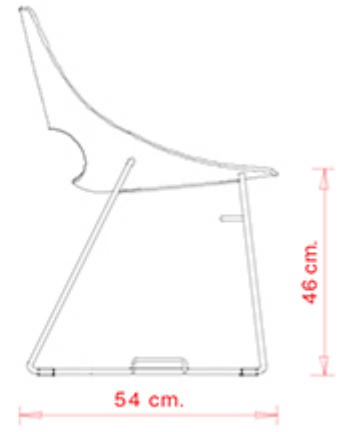

Rdm

Echo 152-G

ECHO COLLECTION:
Echo 150, Echo 152, Echo 152-G, Echo 153, Echo 156, Echo 332, Echo 332B, Echo 333, Echo 333B,

Chair with steel sled frame and linking device.
Technopolymer shell.

STACKABLE

4

WEIGHT

8,1 kg

PACK

0,40 m³

PIECES PER BOX

4

FINISHES SEATING