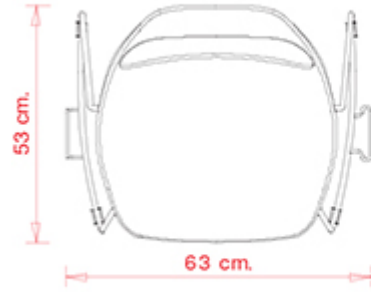

Rdm

Echo 152-G

ECHO COLLECTION:
Echo 150, Echo 152, Echo 152-G, Echo 153, Echo 156, Echo 332, Echo 332B, Echo 333, Echo 333B,

Chair with steel sled frame and linking device.
Technopolymer shell.

STACKABLE

4

WEIGHT

8,1 kg

PACK

0,40 m³

PIECES PER BOX

4

FINISHES SEATING