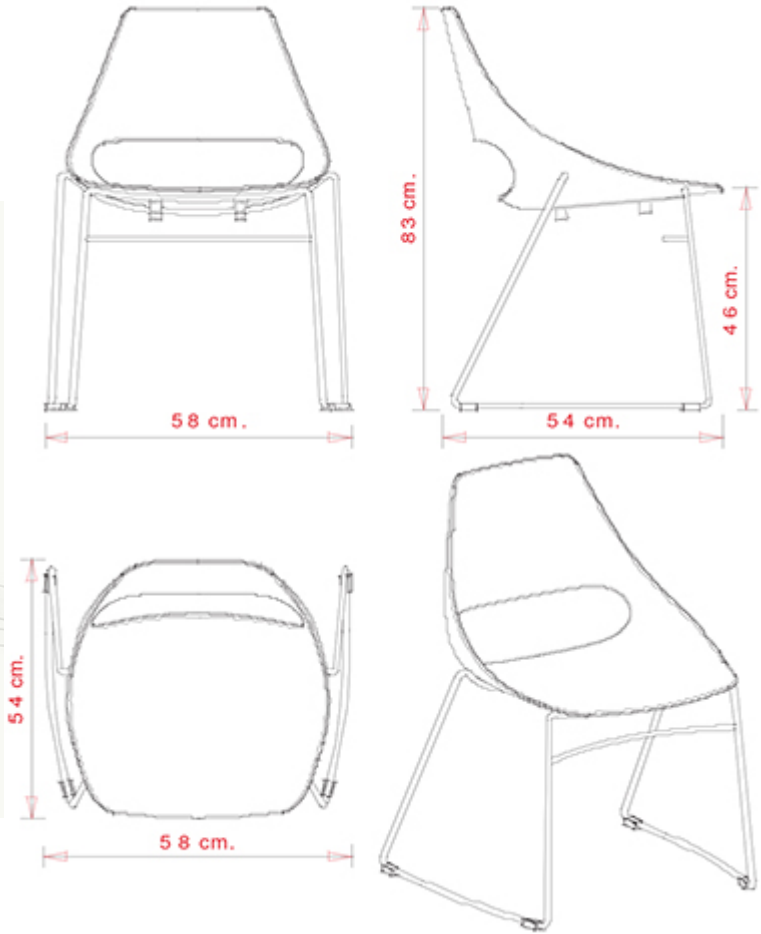

Rdm

Echo 152

ECHO COLLECTION:
Echo 150, Echo 152, Echo 152-G, Echo 153, Echo 156, Echo 332, Echo 332B, Echo 333, Echo 333B,

Chair with steel sled frame and techno-polymer shell.

STACKABLE

4

WEIGHT

7,5 kg

PACK

0,40 m³

PIECES PER BOX

4

FINISHES SEATING

PP POLYPROPYLENE

NCS S0502-B
Traffic white

NCS S7502-B
Anthracite grey