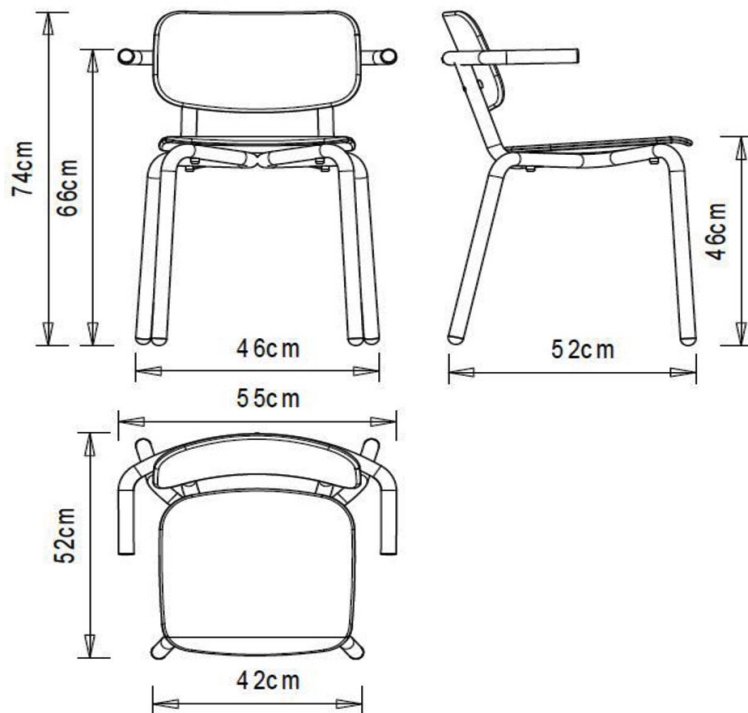

Chair with armrests and steel frame, 4 legs.  
Beech wood seat and back (embossed finish).

**STACKABLE**

4

**WEIGHT**

5,7 Kg

**PACK**

0,45 m<sup>3</sup>

**PIECES PER BOX**