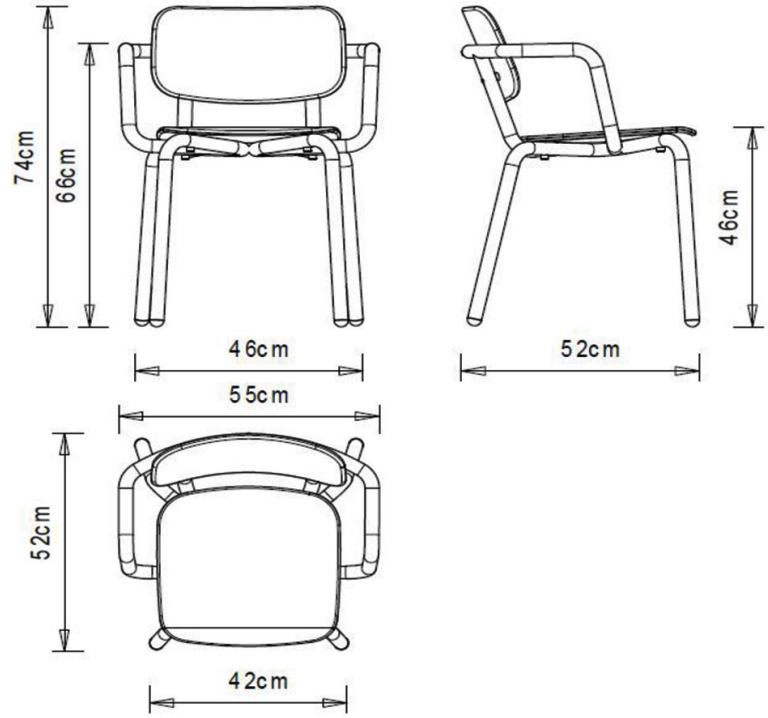

Hull 629

HULL COLLECTION:

Hull 627, Hull 627M, Hull 628, Hull 628M,
Hull 629, Hull 630, Hull 629M, Hull 630M,

Chair with armrests and steel frame, 4 legs.
Beech wood seat and back (embossed finish).

STACKABLE

4

WEIGHT

6,4 Kg

PACK

0,45 m³

PIECES PER BOX

4

FINISHES SEATING