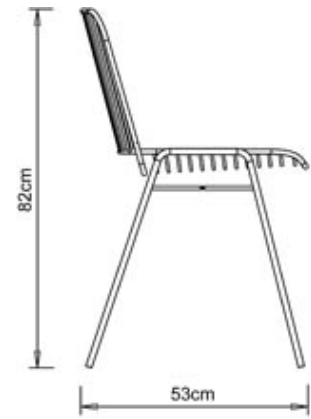

Shade 625

SHADE COLLECTION:

Shade 625, Shade 626, Shade 624, Shade 624B, Shade 619, Shade 632, Shade 632b,

Chair with 4 legs steel frame. Seat and back in steel frame.

Accessories

Waterproof fabric cushion for outdoors (to be removed in case of bad weather) available with fabrics:

Reviva Hero, Reviva Iris, Reviva Amelia, Fabthirty

STACKABLE

8

WEIGHT

6,3 Kg

PACK

0,35 m³

PIECES PER BOX