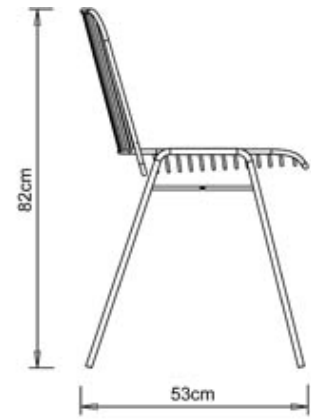

Philippe Nigro

Shade 625

SHADE COLLECTION:

Shade 625, Shade 626, Shade 624, Shade 624B, Shade 619, Shade 632, Shade 632b,

Chair with 4 legs steel frame. Seat and back in steel frame.

Accessories

Waterproof fabric cushion for outdoors (to be removed in case of bad weather)
available with fabrics: in&out - reviva - fabthirty

STACKABLE

8

WEIGHT

6,3 Kg

PACK

0,35 m³

PIECES PER BOX

4