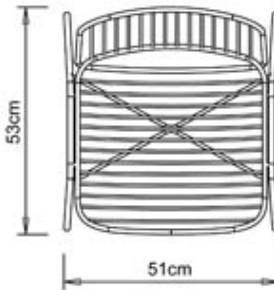

Shade 625

SHADE COLLECTION:

Shade 625, Shade 626, Shade 624, Shade 624B, Shade 619, Shade 632, Shade 632b,

Chair with 4 legs steel frame. Seat and back in steel frame.

Accessories

Waterproof fabric cushion for outdoors (to be removed in case of bad weather) available with fabrics:

Reviva Hero, Reviva Iris, Reviva Amelia, Fabthirty

STACKABLE

8

WEIGHT

6,3 Kg

PACK

0,35 m³

PIECES PER BOX