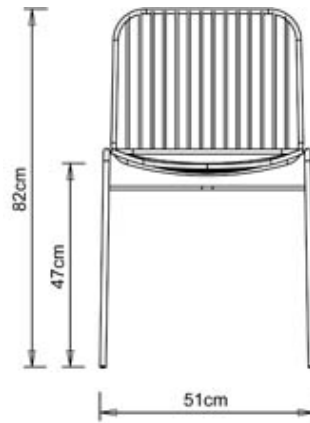

Shade 625

SHADE COLLECTION:

Shade 625, Shade 626, Shade 624, Shade 624B, Shade 619, Shade 632, Shade 632b,

Chair with 4 legs steel frame. Seat and back in steel frame.

Accessories

Waterproof fabric cushion for outdoors (to be removed in case of bad weather) available with fabrics:

Reviva Hero, Reviva Iris, Reviva Amelia, Fabthirty

STACKABLE

8

WEIGHT

6,3 Kg

PACK

0,35 m³

PIECES PER BOX