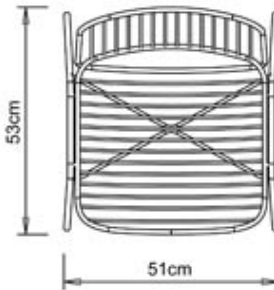

Philippe Nigro

Shade 625

SHADE COLLECTION:

Shade 625, Shade 626, Shade 624, Shade 624B, Shade 619, Shade 632, Shade 632b,

Chair with 4 legs steel frame. Seat and back in steel frame.

Accessories

Waterproof fabric cushion for outdoors (to be removed in case of bad weather)
available with fabrics: in&out - reviva - fabthirty

STACKABLE

8

WEIGHT

6,3 Kg

PACK

0,35 m³

PIECES PER BOX

4