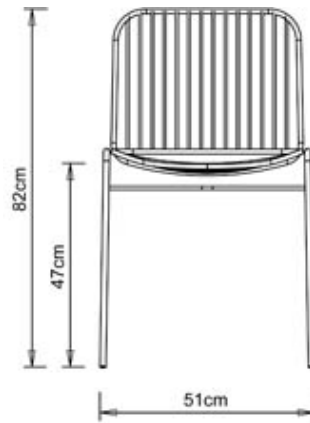

Philippe Nigro

Shade 625

SHADE COLLECTION:

Shade 625, Shade 626, Shade 624, Shade 624B, Shade 619, Shade 632, Shade 632b,

Chair with 4 legs steel frame. Seat and back in steel frame.

Accessories

Waterproof fabric cushion for outdoors (to be removed in case of bad weather)
available with fabrics: in&out - reviva - fabthirty

STACKABLE

8

WEIGHT

6,3 Kg

PACK

0,35 m³

PIECES PER BOX

4