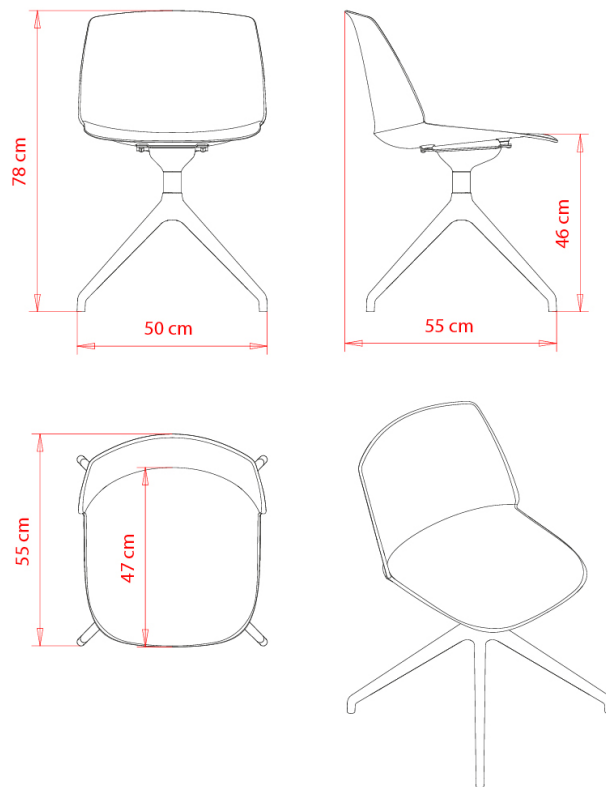

Classy 1086

CLASSY COLLECTION:

Classy 1090, Classy 1090N, Classy 1090m, Classy 1091, Classy 1091N, Classy 1091m, Classy 1092, Classy 1092m, Classy 1092b, Classy 1092bm, Classy 1095, Classy 1095m, Classy 1095N, Classy 1096, Classy 1096N, Classy 1097, Classy 1097m, Classy 1097bm, Classy 1083, Classy 1083m, Classy 1083N, Classy 1084, Classy 1084N, Classy 1084m, Classy 1085, Classy 1085m, Classy 1086, Classy 1086m, Classy 1086N, Classy 1087, Classy 1087m, Classy 1087N, Classy 1088, Classy 1088m, Classy 1088N, Classy 1089m, Classy 1089, Classy 1089N,

Swivel side chair with 4-star die cast aluminium frame, polypropylene shell.

WEIGHT

7 Kg

PACK

0,38 m³

PIECES PER BOX

1

FINISHES SEATING