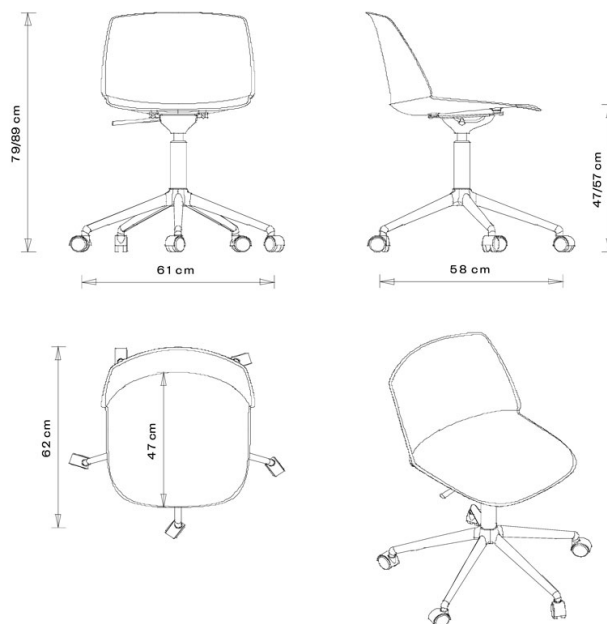

## Classy 1088

Swivel side chair with 5-star die cast aluminium frame on castors, polypropylene shell, adjustable seat height.

#### WEIGHT

8,8 Kg