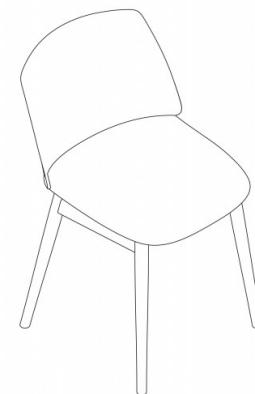

Classy 1095m

CLASSY COLLECTION:

Classy 1090, Classy 1090N, Classy 1090m, Classy 1091, Classy 1091N, Classy 1091m, Classy 1092, Classy 1092m, Classy 1092b, Classy 1092bm, Classy 1095, Classy 1095m, Classy 1095N, Classy 1096, Classy 1096N, Classy 1097, Classy 1097m, Classy 1097bm, Classy 1083, Classy 1083m, Classy 1083N, Classy 1084, Classy 1084N, Classy 1084m, Classy 1085, Classy 1085m, Classy 1086, Classy 1086m, Classy 1086N, Classy 1087, Classy 1087m, Classy 1087N, Classy 1088, Classy 1088m, Classy 1088N, Classy 1089m, Classy 1089, Classy 1089N,

Chair with ashwood frame, 4 legs. Upholstered shell.

The wooden frames of the Agami collection are FSC® certified.

WEIGHT

5,2 Kg

PACK

0,32 m³

PIECES PER BOX

1