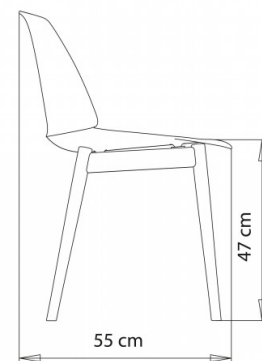

Classy 1095m

CLASSY COLLECTION:

Classy 1090, Classy 1090N, Classy 1090m, Classy 1091, Classy 1091N, Classy 1091m, Classy 1092, Classy 1092m, Classy 1092b, Classy 1092bm, Classy 1095, Classy 1095m, Classy 1095N, Classy 1096, Classy 1096N, Classy 1097, Classy 1097m, Classy 1097bm, Classy 1083, Classy 1083m, Classy 1083N, Classy 1084, Classy 1084N, Classy 1084m, Classy 1085, Classy 1085m, Classy 1086, Classy 1086m, Classy 1086N, Classy 1087, Classy 1087m, Classy 1087N, Classy 1088, Classy 1088m, Classy 1088N, Classy 1089m, Classy 1089, Classy 1089N,

Chair with ashwood frame, 4 legs. Upholstered shell.

The wooden frames of the Agami collection are FSC® certified.

WEIGHT

5,2 Kg

PACK

0,32 m³

PIECES PER BOX

1