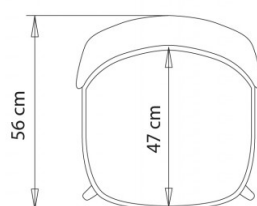

Classy 1095N

CLASSY COLLECTION:

Classy 1090, Classy 1090N, Classy 1090m, Classy 1091, Classy 1091N, Classy 1091m, Classy 1092, Classy 1092m, Classy 1092b, Classy 1092bm, Classy 1095, Classy 1095m, Classy 1095N, Classy 1096, Classy 1096N, Classy 1097, Classy 1097m, Classy 1097bm, Classy 1083, Classy 1083m, Classy 1083N, Classy 1084, Classy 1084N, Classy 1084m, Classy 1085, Classy 1085m, Classy 1086, Classy 1086m, Classy 1086N, Classy 1087, Classy 1087m, Classy 1087N, Classy 1088, Classy 1088m, Classy 1088N, Classy 1089m, Classy 1089, Classy 1089N,

Chair with 4 legs ashwood frame and upholstered seat.

WEIGHT

5,8 Kg

PACK

0,34 m³

PIECES PER BOX

1

FINISHES SEATING