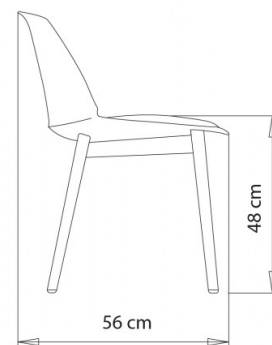

Classy 1095N

CLASSY COLLECTION:

Classy 1090, Classy 1090N, Classy 1090m, Classy 1091, Classy 1091N, Classy 1091m, Classy 1092, Classy 1092m, Classy 1092b, Classy 1092bm, Classy 1095, Classy 1095m, Classy 1095N, Classy 1096, Classy 1096N, Classy 1097, Classy 1097m, Classy 1097bm, Classy 1083, Classy 1083m, Classy 1083N, Classy 1084, Classy 1084N, Classy 1084m, Classy 1085, Classy 1085m, Classy 1086, Classy 1086m, Classy 1086N, Classy 1087, Classy 1087m, Classy 1087N, Classy 1088, Classy 1088m, Classy 1088N, Classy 1089m, Classy 1089, Classy 1089N,

Chair with 4 legs ashwood frame and upholstered seat.

WEIGHT

5,8 Kg

PACK

0,34 m³

PIECES PER BOX

1

FINISHES SEATING