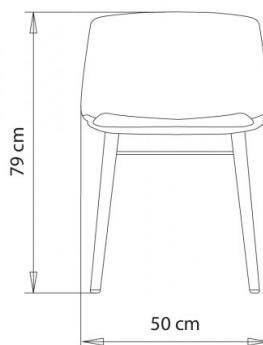

Classy 1095N

CLASSY COLLECTION:

Classy 1090, Classy 1090N, Classy 1090m, Classy 1091, Classy 1091N, Classy 1091m, Classy 1092, Classy 1092m, Classy 1092b, Classy 1092bm, Classy 1095, Classy 1095m, Classy 1095N, Classy 1096, Classy 1096N, Classy 1097, Classy 1097m, Classy 1097bm, Classy 1083, Classy 1083m, Classy 1083N, Classy 1084, Classy 1084N, Classy 1084m, Classy 1085, Classy 1085m, Classy 1086, Classy 1086m, Classy 1086N, Classy 1087, Classy 1087m, Classy 1087N, Classy 1088, Classy 1088m, Classy 1088N, Classy 1089m, Classy 1089, Classy 1089N,

Chair with 4 legs ashwood frame and upholstered seat.

WEIGHT

5,8 Kg

PACK

0,34 m³

PIECES PER BOX

1

FINISHES SEATING