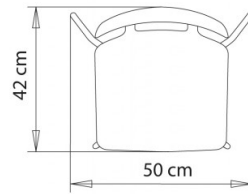

Snap 1103

SNAP COLLECTION:

Snap 1100, Snap 1100n, Snap 1101, Snap 1101n, Snap 1102, Snap 1102b, Snap 1103, Snap 1105, Snap 1105N, Snap 1106, Snap 1106N, Snap 1108, Snap 1108N, Snap 1109, Snap 1109N, Snap 1110, Snap 1110N, Snap 1111, Snap 1111N, Snap 1115, Snap 1115N, Snap 1116, Snap 1116N, Snap 1117,

Baby chair with 4 legs steel frame.

WEIGHT

2,7 Kg

PACK

0,34 m³

PIECES PER BOX

4

FINISHES SEATING