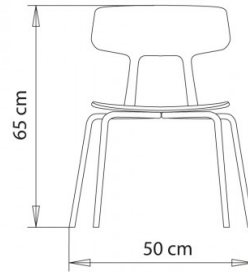

Snap 1103

SNAP COLLECTION:

Snap 1100, Snap 1100n, Snap 1101, Snap 1101n, Snap 1102, Snap 1102b, Snap 1103, Snap 1105, Snap 1105N, Snap 1106, Snap 1106N, Snap 1108, Snap 1108N, Snap 1109, Snap 1109N, Snap 1110, Snap 1110N, Snap 1111, Snap 1111N, Snap 1115, Snap 1115N, Snap 1116, Snap 1116N, Snap 1117,

Baby chair with 4 legs steel frame.

WEIGHT

2,7 Kg

PACK

0,34 m³

PIECES PER BOX

4

FINISHES SEATING