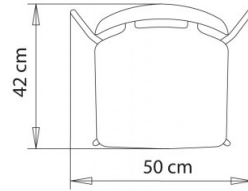

Snap 1103

SNAP COLLECTION:

Snap 1100, Snap 1100n, Snap 1101, Snap 1101n, Snap 1102, Snap 1102b, Snap 1103, Snap 1105, Snap 1105N, Snap 1106, Snap 1106N, Snap 1108, Snap 1108N, Snap 1109, Snap 1109N, Snap 1110, Snap 1110N, Snap 1111, Snap 1111N, Snap 1115, Snap 1115N, Snap 1116, Snap 1116N, Snap 1117,

Baby chair with 4 legs steel frame.

WEIGHT

2,7 Kg

PACK

0,34 m³

PIECES PER BOX

4

FINISHES SEATING