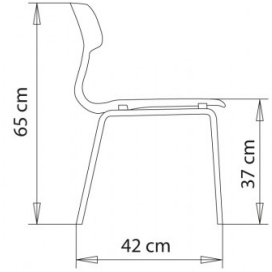

Snap 1103

SNAP COLLECTION:

Snap 1100, Snap 1100n, Snap 1101, Snap 1101n, Snap 1102, Snap 1102b, Snap 1103, Snap 1105, Snap 1105N, Snap 1106, Snap 1106N, Snap 1108, Snap 1108N, Snap 1109, Snap 1109N, Snap 1110, Snap 1110N, Snap 1111, Snap 1111N, Snap 1115, Snap 1115N, Snap 1116, Snap 1116N, Snap 1117,

Baby chair with 4 legs steel frame.

WEIGHT

2,7 Kg

PACK

0,34 m³

PIECES PER BOX

4

FINISHES SEATING