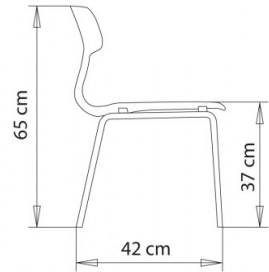

Snap 1103

SNAP COLLECTION:

Snap 1100, Snap 1100n, Snap 1101, Snap 1101n, Snap 1102, Snap 1102b, Snap 1103, Snap 1105, Snap 1105N, Snap 1106, Snap 1106N, Snap 1108, Snap 1108N, Snap 1109, Snap 1109N, Snap 1110, Snap 1110N, Snap 1111, Snap 1111N, Snap 1115, Snap 1115N, Snap 1116, Snap 1116N, Snap 1117,

Baby chair with 4 legs steel frame.

WEIGHT

2,7 Kg

PACK

0,34 m³

PIECES PER BOX

4

FINISHES SEATING