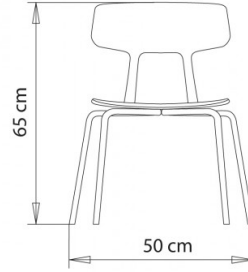

Snap 1103

SNAP COLLECTION:

Snap 1100, Snap 1100n, Snap 1101, Snap 1101n, Snap 1102, Snap 1102b, Snap 1103, Snap 1105, Snap 1105N, Snap 1106, Snap 1106N, Snap 1108, Snap 1108N, Snap 1109, Snap 1109N, Snap 1110, Snap 1110N, Snap 1111, Snap 1111N, Snap 1115, Snap 1115N, Snap 1116, Snap 1116N, Snap 1117,

Baby chair with 4 legs steel frame.

WEIGHT

2,7 Kg

PACK

0,34 m³

PIECES PER BOX

4

FINISHES SEATING