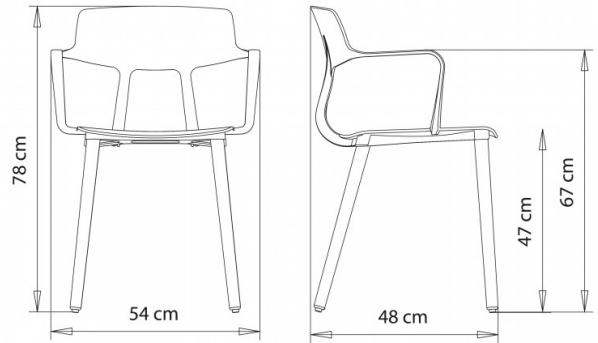

Snap 1106

SNAP COLLECTION:

Snap 1100, Snap 1100n, Snap 1101, Snap 1101n, Snap 1102, Snap 1102b, Snap 1103, Snap 1105, Snap 1105N, Snap 1106, Snap 1106N, Snap 1108, Snap 1108N, Snap 1109, Snap 1109N, Snap 1110, Snap 1110N, Snap 1111, Snap 1111N, Snap 1115, Snap 1115N, Snap 1116, Snap 1116N, Snap 1117,

Chair with armrests, 4-leg wooden frame and cast aluminium.

The wooden frames of the Snap collection are FSC® certified.

WEIGHT

4,3 kg

PACK

0,32 m³

PIECES PER BOX

1