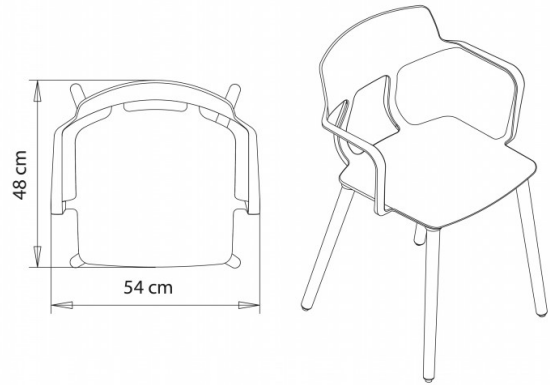

Snap 1106

SNAP COLLECTION:

Snap 1100, Snap 1100n, Snap 1101, Snap 1101n, Snap 1102, Snap 1102b, Snap 1103, Snap 1105, Snap 1105N, Snap 1106, Snap 1106N, Snap 1108, Snap 1108N, Snap 1109, Snap 1109N, Snap 1110, Snap 1110N, Snap 1111, Snap 1111N, Snap 1115, Snap 1115N, Snap 1116, Snap 1116N, Snap 1117,

Chair with armrests, 4-leg wooden frame and cast aluminium.

The wooden frames of the Snap collection are FSC® certified.

WEIGHT

4,3 kg

PACK

0,32 m³

PIECES PER BOX

1