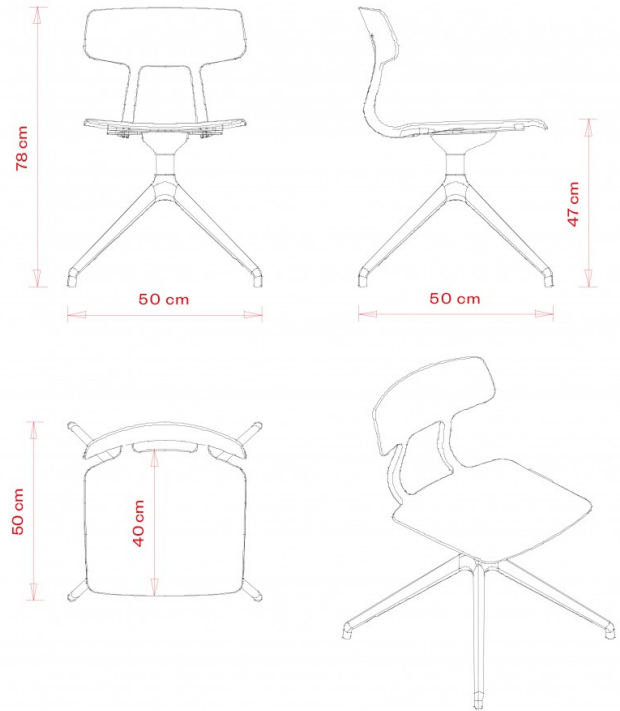

## Snap 1108

### SNAP COLLECTION:

Snap 1100, Snap 1100n, Snap 1101, Snap 1101n, Snap 1102, Snap 1102b, Snap 1103, Snap 1105, Snap 1105N, Snap 1106, Snap 1106N, Snap 1108, Snap 1108N, Snap 1109, Snap 1109N, Snap 1110, Snap 1110N, Snap 1111, Snap 1111N, Snap 1115, Snap 1115N, Snap 1116, Snap 1116N, Snap 1117,

Swivel side chair with 4-star die cast aluminium frame, polypropylene shell.

#### WEIGHT

6,1 Kg