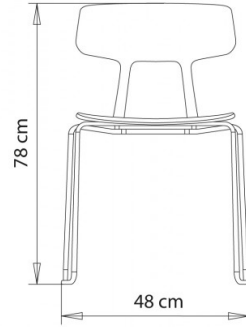

Snap 1115

SNAP COLLECTION:

Snap 1100, Snap 1100n, Snap 1101, Snap 1101n, Snap 1102, Snap 1102b, Snap 1103, Snap 1105, Snap 1105N, Snap 1106, Snap 1106N, Snap 1108, Snap 1108N, Snap 1109, Snap 1109N, Snap 1110, Snap 1110N, Snap 1111, Snap 1111N, Snap 1115, Snap 1115N, Snap 1116, Snap 1116N, Snap 1117,

Chair with sled steel frame.

WEIGHT

5,2 kg

PACK

0,39 m³

PIECES PER BOX

4

FINISHES SEATING