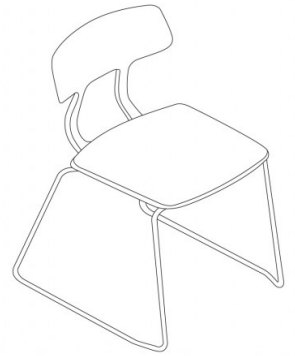

Snap 1115

SNAP COLLECTION:

Snap 1100, Snap 1100n, Snap 1101, Snap 1101n, Snap 1102, Snap 1102b, Snap 1103, Snap 1105, Snap 1105N, Snap 1106, Snap 1106N, Snap 1108, Snap 1108N, Snap 1109, Snap 1109N, Snap 1110, Snap 1110N, Snap 1111, Snap 1111N, Snap 1115, Snap 1115N, Snap 1116, Snap 1116N, Snap 1117,

Chair with sled steel frame.

WEIGHT

5,2 kg

PACK

0,39 m³

PIECES PER BOX

4

FINISHES SEATING