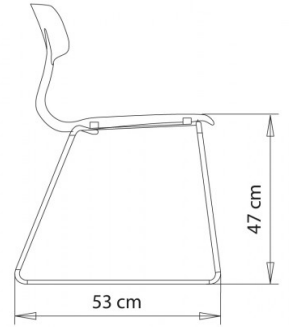

Snap 1115

SNAP COLLECTION:

Snap 1100, Snap 1100n, Snap 1101, Snap 1101n, Snap 1102, Snap 1102b, Snap 1103, Snap 1105, Snap 1105N, Snap 1106, Snap 1106N, Snap 1108, Snap 1108N, Snap 1109, Snap 1109N, Snap 1110, Snap 1110N, Snap 1111, Snap 1111N, Snap 1115, Snap 1115N, Snap 1116, Snap 1116N, Snap 1117,

Chair with sled steel frame.

WEIGHT

5,2 kg

PACK

0,39 m³

PIECES PER BOX

4

FINISHES SEATING