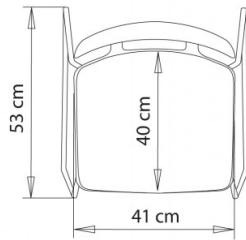

Snap 1115

SNAP COLLECTION:

Snap 1100, Snap 1100n, Snap 1101, Snap 1101n, Snap 1102, Snap 1102b, Snap 1103, Snap 1105, Snap 1105N, Snap 1106, Snap 1106N, Snap 1108, Snap 1108N, Snap 1109, Snap 1109N, Snap 1110, Snap 1110N, Snap 1111, Snap 1111N, Snap 1115, Snap 1115N, Snap 1116, Snap 1116N, Snap 1117,

Chair with sled steel frame.

WEIGHT

5,2 kg

PACK

0,39 m³

PIECES PER BOX

4

FINISHES SEATING