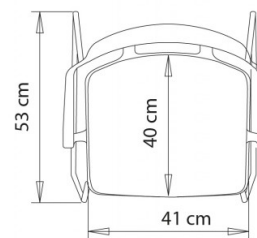

Chair with armrests and sled steel frame.

**WEIGHT**

5,5 kg

**PACK**

0,27 m<sup>3</sup>

**PIECES PER BOX**

1