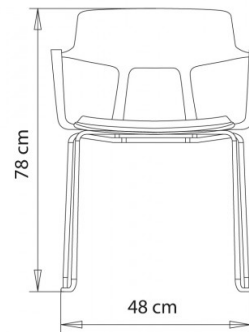

Chair with armrests and sled steel frame.

**WEIGHT**

5,5 kg

**PACK**

0,27 m<sup>3</sup>

**PIECES PER BOX**

1