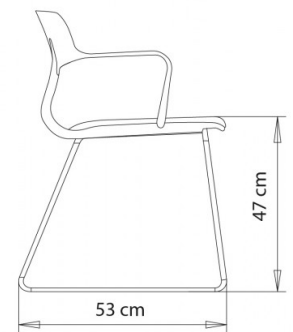

Chair with armrests and sled steel frame.

**WEIGHT**

5,5 kg

**PACK**

0,27 m<sup>3</sup>

**PIECES PER BOX**

1