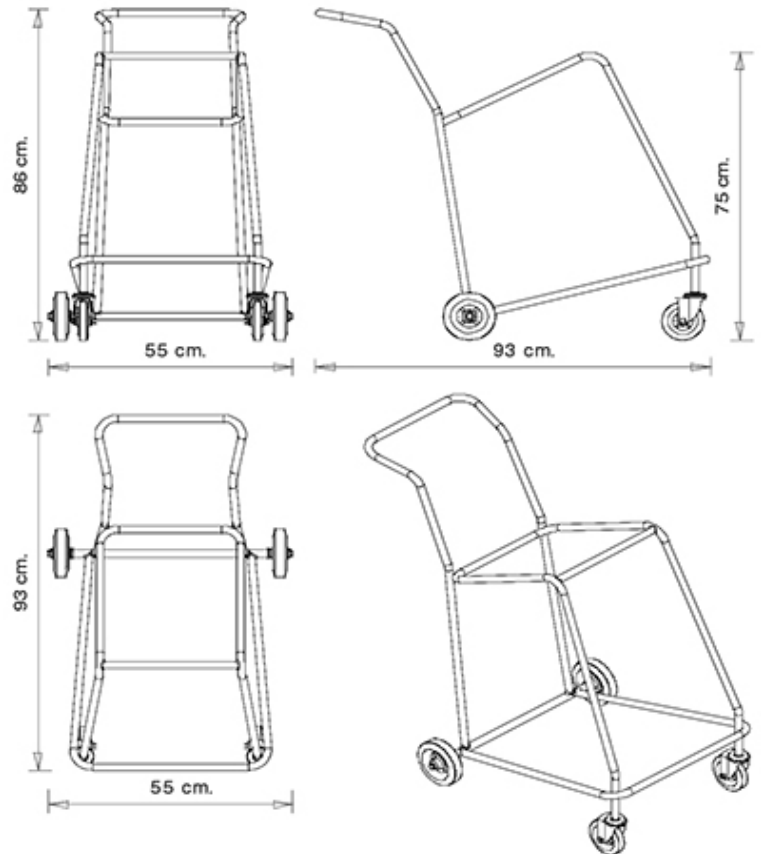

Trolley 536

CUBA COLLECTION:

Cuba 620, Cuba 620m, Cuba 620N, Cuba 621, Cuba 621m, Cuba 621N, Cuba 622, Cuba 622m, Cuba 622N, Cuba 623, Cuba 623m, Cuba 623b, Cuba 623bm, Trolley 536,

Trolley in black painted steel useful to store and move:

- Nassau 533 (up to 12 chairs)
- Nassau 534 (up to 8 chairs)
- Uni 550 (up to 10 chairs)
- Uni 552 (up to 14 chairs)
- Cuba 620 (up to 10 chairs)
- Cuba 621 (up to 10 chairs)
- Cuba 622 (up to 16 chairs)

WEIGHT

8,6 Kg

PACK

0,59 m³

PIECES PER BOX

1

USES

coffee & restaurants, office and waiting areas,