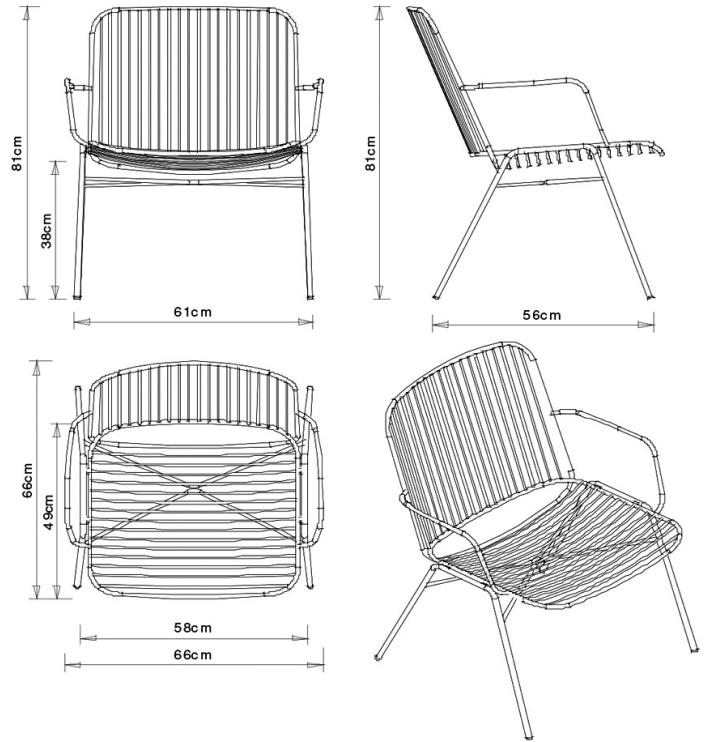

## Shade 619

SHADE COLLECTION:

Shade 625, Shade 626, Shade 624, Shade 624B, Shade 619, Shade 632, Shade 632b,

Lounge armchair with 4 legs steel frame. Seat and back in steel frame.

## FRAMES

### AC STEEL

NCS s0502-b VR  
Traffic white

VR Pewter

NCS S0500-N VR  
Pure white

NCS S4000-N VR  
White aluminium

NCS S7502-B VR  
Anthracite grey

NCS S9000-N VR Jet  
black

NCS S9000-N VR  
Matt Jet Black