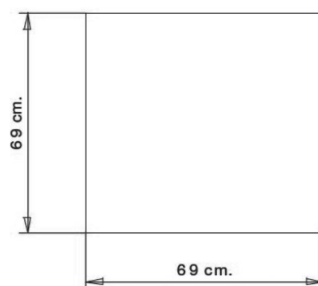

Modular seating system.
Coffee table for linear composition.
Feet in cast aluminium.

NOTE

Resources

3ds

dwg

FINISHES TABLE TOPS FINISHES

STR – compact

HPL SOLID LAMINATE