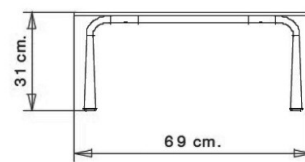

Modular seating system.
Coffee table for linear composition.
Feet in cast aluminium.

NOTE

Resources

3ds

dwg

FINISHES TABLE TOPS FINISHES

STR – compact

HPL SOLID LAMINATE