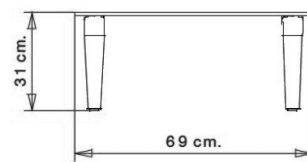

Modular seating system.
Coffee table for linear composition.
Feet in cast aluminium.

NOTE

Resources

3ds

dwg

FINISHES TABLE TOPS FINISHES

STR – compact

HPL SOLID LAMINATE