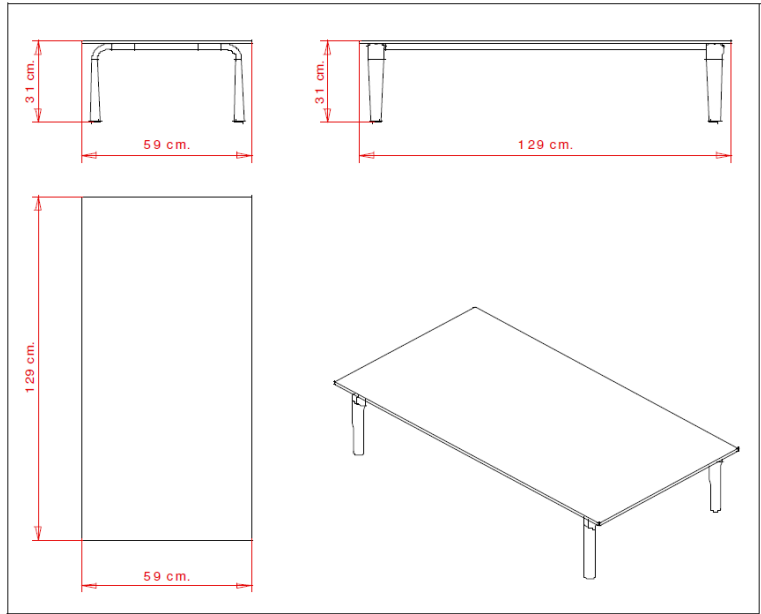

Modular seating system.
Coffee table for linear composition.
Feet in cast aluminium.
Double-sided version.

NOTE

Resources

3ds  dwg 

FINISHES TABLE TOPS FINISHES

STR – compact HPL SOLID LAMINATE

Silver grey - cat B