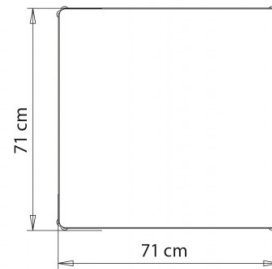

Ari 1314

ARI COLLECTION:

Ari 1300, Ari 1301, Ari 1302, Ari 1303, Ari 1304, Ari 1320, Ari 1310, Ari 1311, Ari 1312, Ari 1313, Ari 1314,

Modular seating system. Coffee table module H 19 cm. Steel frame. 70x70 HPL laminate top.