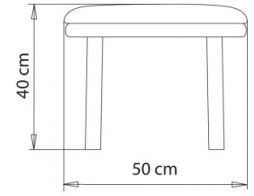

Pouf with 4 legs wooden frame.

WEIGHT

6,3 Kg

PACK

0,38 m³

PIECES PER BOX

1

FINISHES SEATING