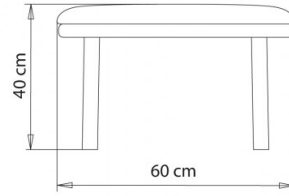

Pouf with 4 legs wooden frame.

WEIGHT

6,3 Kg

PACK

0,38 m³

PIECES PER BOX

1

FINISHES SEATING