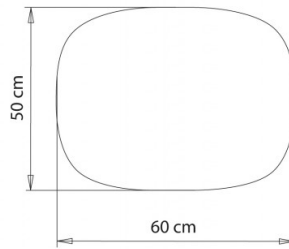

Pouf with 4 legs wooden frame.

WEIGHT

6,3 Kg

PACK

0,38 m³

PIECES PER BOX

1

FINISHES SEATING