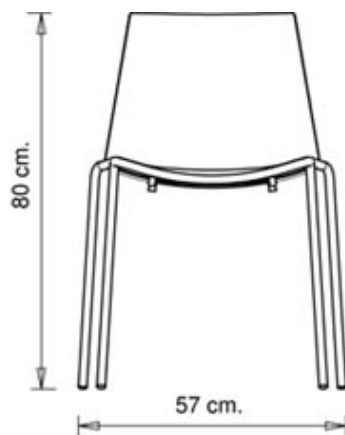

Cuba 620

CUBA COLLECTION:

Cuba 620, Cuba 620m, Cuba 620N, Cuba 621, Cuba 621m, Cuba 621N, Cuba 622, Cuba 622m, Cuba 622N, Cuba 623, Cuba 623m, Cuba 623b, Cuba 623bm, Trolley 536,

Chair with steel frame, 4 legs. Polypropylene shell.

Accessories

Metal plate support for 620/621: Stacks 10 pcs.

STACKABLE

8

WEIGHT

5,4 Kg

PACK

0,39 m³