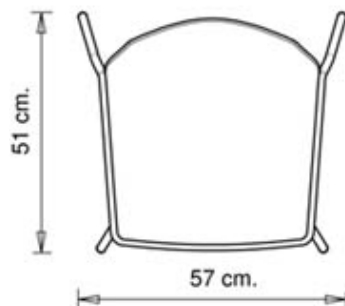

Cuba 620

CUBA COLLECTION:

Cuba 620, Cuba 620m, Cuba 620N, Cuba 621, Cuba 621m, Cuba 621N, Cuba 622, Cuba 622m, Cuba 622N, Cuba 623, Cuba 623m, Cuba 623b, Cuba 623bm, Trolley 536,

Chair with steel frame, 4 legs. Polypropylene shell.

Accessories

Metal plate support for 620/621: Stacks 10 pcs.

STACKABLE

8

WEIGHT

5,4 Kg

PACK

0,39 m³