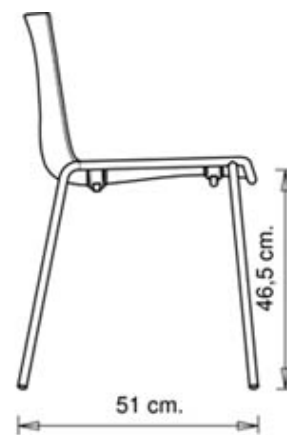

Cuba 620

CUBA COLLECTION:

Cuba 620, Cuba 620m, Cuba 620N, Cuba 621, Cuba 621m, Cuba 621N, Cuba 622, Cuba 622m, Cuba 622N, Cuba 623, Cuba 623m, Cuba 623b, Cuba 623bm, Trolley 536,

Chair with steel frame, 4 legs. Polypropylene shell.

Accessories

Metal plate support for 620/621: Stacks 10 pcs.

STACKABLE

8

WEIGHT

5,4 Kg

PACK

0,39 m³