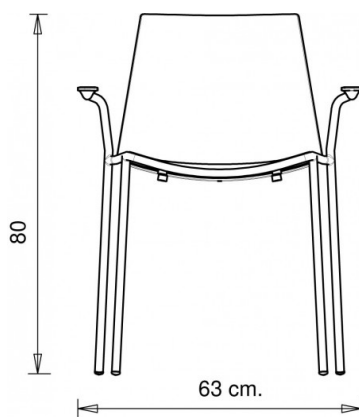

Chair with armrests and steel frame, 4 legs.  
Polypropylene shell.

### WEIGHT

5,8 Kg