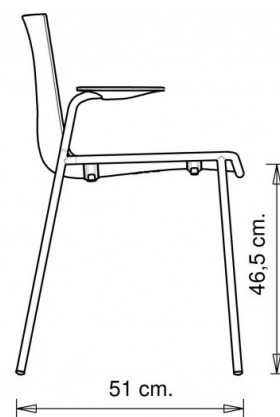

Chair with armrests and steel frame, 4 legs.  
Polypropylene shell.

### WEIGHT

5,8 Kg