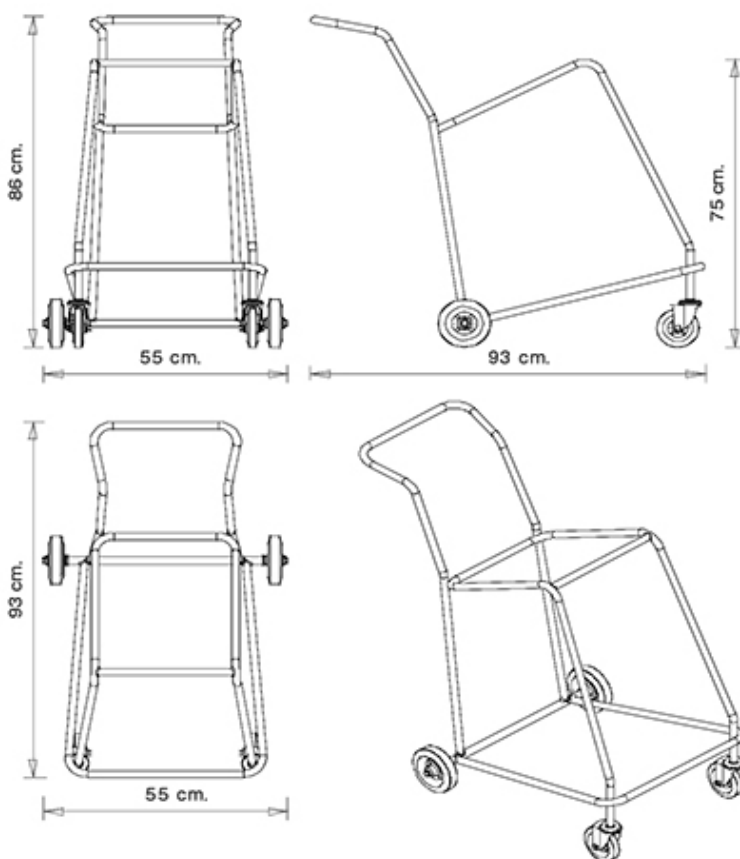

## Trolley 536

Trolley in black painted steel useful to store and move:

- Nassau 533 (up to 12 chairs)
- Nassau 534 (up to 8 chairs)
- Uni 550 (up to 10 chairs)
- Uni 552 (up to 14 chairs)
- Cuba 620 (up to 10 chairs)
- Cuba 621 (up to 10 chairs)
- Cuba 622 (up to 16 chairs)

#### WEIGHT

8,6 kg