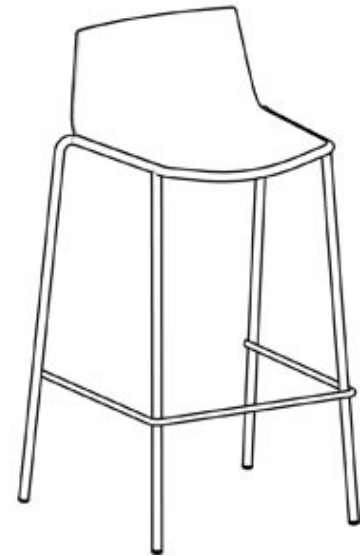

Cuba 623

CUBA COLLECTION:

Cuba 620, Cuba 620m, Cuba 620N, Cuba 621, Cuba 621m, Cuba 621N, Cuba 622, Cuba 622m, Cuba 622N, Cuba 623, Cuba 623m, Cuba 623b, Cuba 623bm, Trolley 536,

Barstool with steel frame, 4 legs. Polypropylene shell.

STACKABLE

8

WEIGHT

6,3 Kg

PACK

0,36 m³

PIECES PER BOX

4