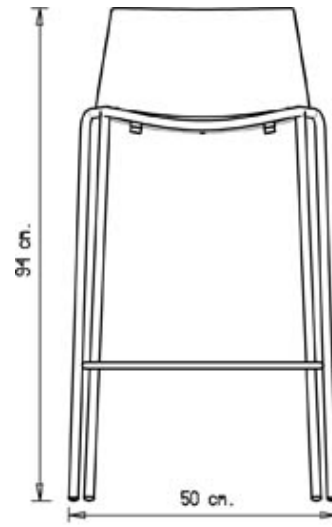

Cuba 623

CUBA COLLECTION:

Cuba 620, Cuba 620m, Cuba 620N, Cuba 621, Cuba 621m, Cuba 621N, Cuba 622, Cuba 622m, Cuba 622N, Cuba 623, Cuba 623m, Cuba 623b, Cuba 623bm, Trolley 536,

Barstool with steel frame, 4 legs. Polypropylene shell.

STACKABLE

8

WEIGHT

6,3 Kg

PACK

0,36 m³

PIECES PER BOX

4