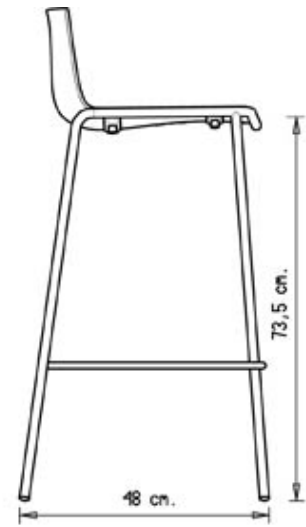

Cuba 623

CUBA COLLECTION:

Cuba 620, Cuba 620m, Cuba 620N, Cuba 621, Cuba 621m, Cuba 621N, Cuba 622, Cuba 622m, Cuba 622N, Cuba 623, Cuba 623m, Cuba 623b, Cuba 623bm, Trolley 536,

Barstool with steel frame, 4 legs. Polypropylene shell.

STACKABLE

8

WEIGHT

6,3 Kg

PACK

0,36 m³

PIECES PER BOX

4