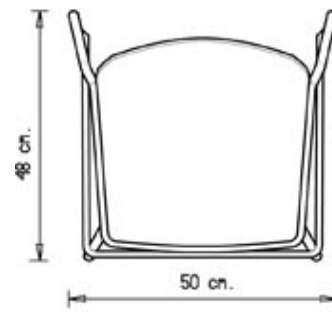

Cuba 623

CUBA COLLECTION:

Cuba 620, Cuba 620m, Cuba 620N, Cuba 621, Cuba 621m, Cuba 621N, Cuba 622, Cuba 622m, Cuba 622N, Cuba 623, Cuba 623m, Cuba 623b, Cuba 623bm, Trolley 536,

Barstool with steel frame, 4 legs. Polypropylene shell.

STACKABLE

8

WEIGHT

6,3 Kg

PACK

0,36 m³

PIECES PER BOX

4