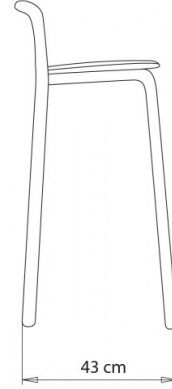

Hull 630

HULL COLLECTION:

Hull 627, Hull 627M, Hull 628, Hull 628M,
Hull 629, Hull 630, Hull 629M, Hull 630M,

Barstool with 4 legs steel frame. Beech wood seat and back (embossed finish).

STACKABLE

2

WEIGHT

5 Kg

PACK

0,33 m³

PIECES PER BOX

2

FINISHES SEATING

LE WOOD

Beech | Chesnut stained