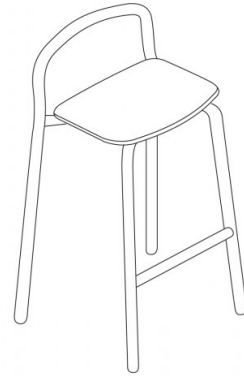

Hull 630

HULL COLLECTION:

Hull 627, Hull 627M, Hull 628, Hull 628M,
Hull 629, Hull 630, Hull 629M, Hull 630M,

Barstool with 4 legs steel frame. Beech wood seat and back (embossed finish).

STACKABLE

2

WEIGHT

5 Kg

PACK

0,33 m³

PIECES PER BOX

2

FINISHES SEATING

LE WOOD

Beech | Chesnut stained