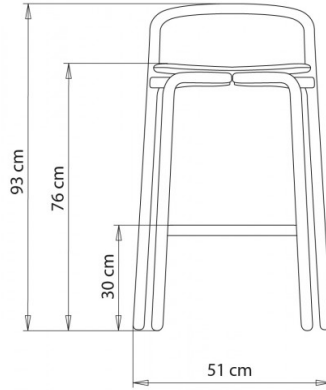

Hull 630

HULL COLLECTION:

Hull 627, Hull 627M, Hull 628, Hull 628M,
Hull 629, Hull 630, Hull 629M, Hull 630M,

Barstool with 4 legs steel frame. Beech wood seat and back (embossed finish).

STACKABLE

2

WEIGHT

5 Kg

PACK

0,33 m³

PIECES PER BOX

2

FINISHES SEATING

LE WOOD

Beech | Chesnut stained