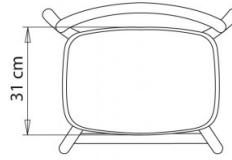

Hull 630

HULL COLLECTION:

Hull 627, Hull 627M, Hull 628, Hull 628M,
Hull 629, Hull 630, Hull 629M, Hull 630M,

Barstool with 4 legs steel frame. Beech wood seat and back (embossed finish).

STACKABLE

2

WEIGHT