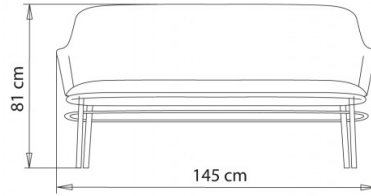

Sofa with 4 legs steel frame.

WEIGHT

21,5 Kg

PACK

1,40 m³

PIECES PER BOX

1

FINISHES SEATING