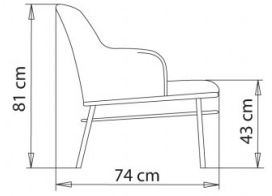

Sofa with 4 legs steel frame.

WEIGHT

21,5 Kg

PACK

1,40 m³

PIECES PER BOX

1

FINISHES SEATING