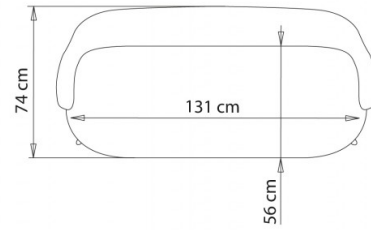

Sofa with 4 legs steel frame.

WEIGHT

21,5 Kg

PACK

1,40 m³

PIECES PER BOX

1

FINISHES SEATING