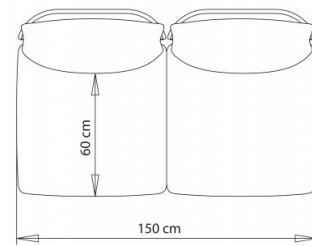

2-seater sofa, without armrests.

**WEIGHT**

41,5 kg

**PACK**

1,45 m<sup>3</sup>

**PIECES PER BOX**

1

---