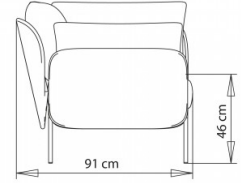

2-seater sofa, with left armrest, for corner compositions.

**WEIGHT**

53,5 kg

**PACK**

1,45 m<sup>3</sup>

**PIECES PER BOX**

1