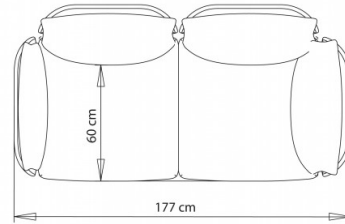

2-seater sofa, with left armrest, for corner compositions.

**WEIGHT**

53,5 kg

**PACK**

1,45 m<sup>3</sup>

**PIECES PER BOX**

1