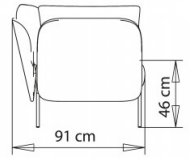

3-seater sofa. 2-seater with backrest, for corner compositions.

WEIGHT

64,5 kg

PACK

1,95 m³

PIECES PER BOX

1

FINISHES SEATING