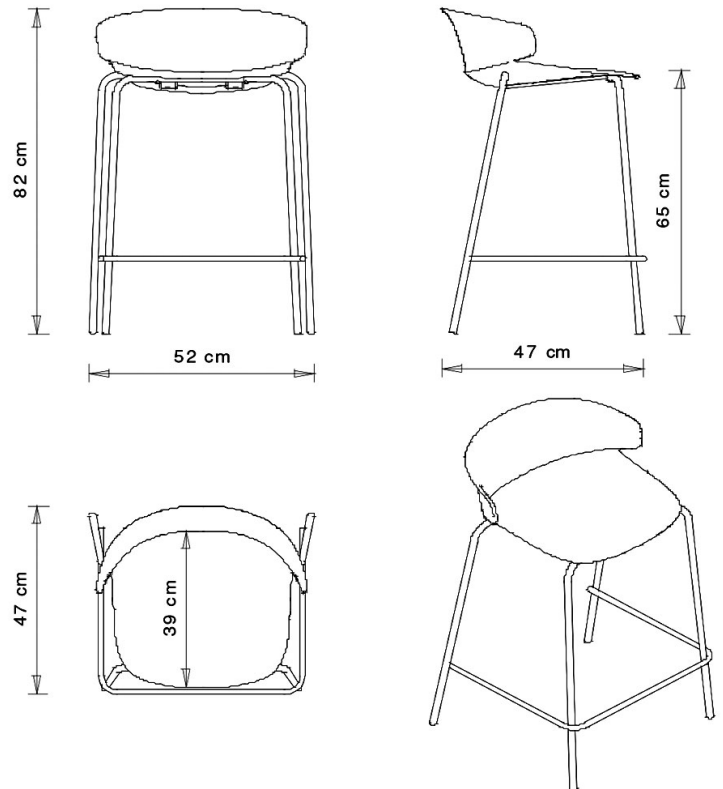

Classy 1092b

CLASSY COLLECTION:

Classy 1090, Classy 1090N, Classy 1090m, Classy 1091, Classy 1091N, Classy 1091m, Classy 1092, Classy 1092m, Classy 1092b, Classy 1092bm, Classy 1095, Classy 1095m, Classy 1095N, Classy 1096, Classy 1096m, Classy 1096N, Classy 1097, Classy 1097m, Classy 1097bm, Classy 1083, Classy 1083m, Classy 1083N, Classy 1084, Classy 1084N, Classy 1084m, Classy 1085, Classy 1085m, Classy 1086, Classy 1086m, Classy 1086N, Classy 1087, Classy 1087m, Classy 1087N, Classy 1088, Classy 1088m, Classy 1088N, Classy 1089m, Classy 1089, Classy 1089N,

Barstool with steel frame, 4 legs.
Polypropylene shell. H 65 cm.

WEIGHT

5,8 Kg

PACK

0,4 m³

PIECES PER BOX

4

FINISHES SEATING