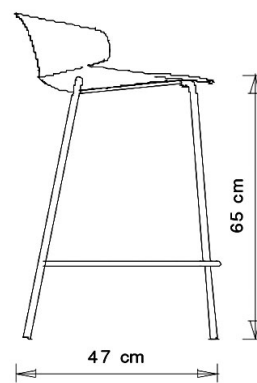

Classy 1092b

CLASSY COLLECTION:

Classy 1090, Classy 1090N, Classy 1090m, Classy 1091, Classy 1091N, Classy 1091m, Classy 1092, Classy 1092m, Classy 1092b, Classy 1092bm, Classy 1095, Classy 1095m, Classy 1095N, Classy 1096, Classy 1096m, Classy 1096N, Classy 1097, Classy 1097m, Classy 1097bm, Classy 1083, Classy 1083m, Classy 1083N, Classy 1084, Classy 1084N, Classy 1084m, Classy 1085, Classy 1085m, Classy 1086, Classy 1086m, Classy 1086N, Classy 1087, Classy 1087m, Classy 1087N, Classy 1088, Classy 1088m, Classy 1088N, Classy 1089m, Classy 1089, Classy 1089N,

Barstool with steel frame, 4 legs.
Polypropylene shell. H 65 cm.

WEIGHT

5,8 Kg

PACK

0,4 m³

PIECES PER BOX

4

FINISHES SEATING