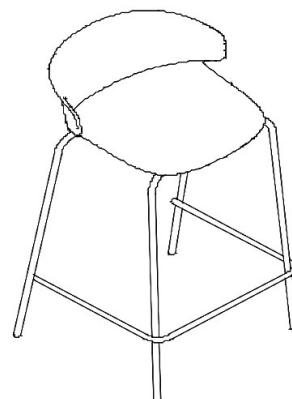

Classy 1092b

CLASSY COLLECTION:

Classy 1090, Classy 1090N, Classy 1090m, Classy 1091, Classy 1091N, Classy 1091m, Classy 1092, Classy 1092m, Classy 1092b, Classy 1092bm, Classy 1095, Classy 1095m, Classy 1095N, Classy 1096, Classy 1096m, Classy 1096N, Classy 1097, Classy 1097m, Classy 1097bm, Classy 1083, Classy 1083m, Classy 1083N, Classy 1084, Classy 1084N, Classy 1084m, Classy 1085, Classy 1085m, Classy 1086, Classy 1086m, Classy 1086N, Classy 1087, Classy 1087m, Classy 1087N, Classy 1088, Classy 1088m, Classy 1088N, Classy 1089m, Classy 1089, Classy 1089N,

Barstool with steel frame, 4 legs.
Polypropylene shell. H 65 cm.

WEIGHT

5,8 Kg

PACK

0,4 m³

PIECES PER BOX

4

FINISHES SEATING