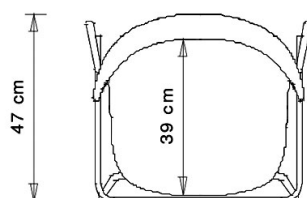

Classy 1092b

CLASSY COLLECTION:

Classy 1090, Classy 1090N, Classy 1090m, Classy 1091, Classy 1091N, Classy 1091m, Classy 1092, Classy 1092m, Classy 1092b, Classy 1092bm, Classy 1095, Classy 1095m, Classy 1095N, Classy 1096, Classy 1096m, Classy 1096N, Classy 1097, Classy 1097m, Classy 1097bm, Classy 1083, Classy 1083m, Classy 1083N, Classy 1084, Classy 1084N, Classy 1084m, Classy 1085, Classy 1085m, Classy 1086, Classy 1086m, Classy 1086N, Classy 1087, Classy 1087m, Classy 1087N, Classy 1088, Classy 1088m, Classy 1088N, Classy 1089m, Classy 1089, Classy 1089N,

Barstool with steel frame, 4 legs.
Polypropylene shell. H 65 cm.

WEIGHT

5,8 Kg

PACK

0,4 m³

PIECES PER BOX

4

FINISHES SEATING