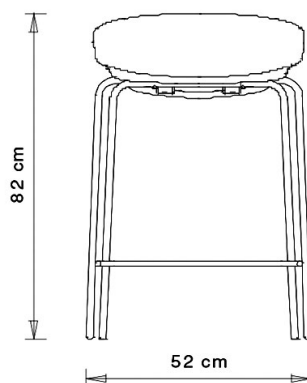

Classy 1092b

CLASSY COLLECTION:

Classy 1090, Classy 1090N, Classy 1090m, Classy 1091, Classy 1091N, Classy 1091m, Classy 1092, Classy 1092m, Classy 1092b, Classy 1092bm, Classy 1095, Classy 1095m, Classy 1095N, Classy 1096, Classy 1096m, Classy 1096N, Classy 1097, Classy 1097m, Classy 1097bm, Classy 1083, Classy 1083m, Classy 1083N, Classy 1084, Classy 1084N, Classy 1084m, Classy 1085, Classy 1085m, Classy 1086, Classy 1086m, Classy 1086N, Classy 1087, Classy 1087m, Classy 1087N, Classy 1088, Classy 1088m, Classy 1088N, Classy 1089m, Classy 1089, Classy 1089N,

Barstool with steel frame, 4 legs.
Polypropylene shell. H 65 cm.

WEIGHT

5,8 Kg

PACK

0,4 m³

PIECES PER BOX

4

FINISHES SEATING