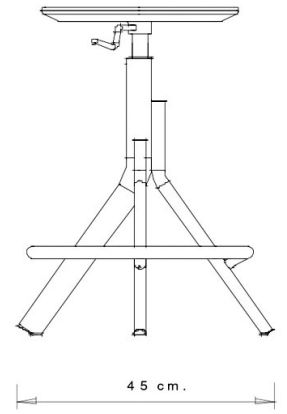

## Main 1120

**MAIN COLLECTION:**

Main 1120, Main 1121, Main 1125, Main 1126,

Barstool with steel frame, 4 legs. Ash wood swivel seat with gas lift device.

**WEIGHT**

7,2 kg

**PACK**

0,23 m<sup>3</sup>