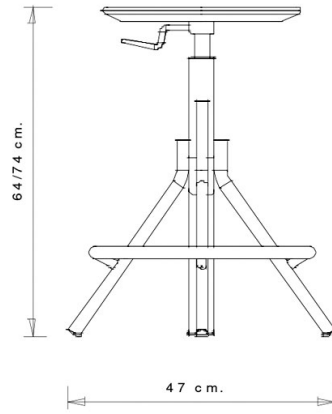

## Main 1120

**MAIN COLLECTION:**

Main 1120, Main 1121, Main 1125, Main 1126,

Barstool with steel frame, 4 legs. Ash wood swivel seat with gas lift device.

**WEIGHT**

7,2 kg

**PACK**

0,23 m<sup>3</sup>