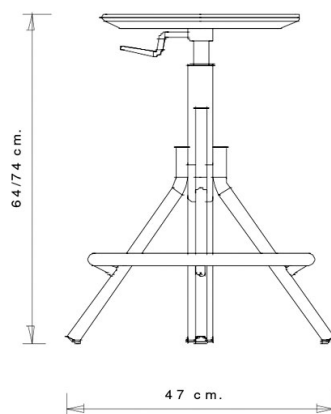

### MAIN COLLECTION:

Main 1120, Main 1121, Main 1125, Main 1126,

Barstool with steel frame, 4 legs. Ash wood swivel seat with gas lift device.

#### WEIGHT

7,2 kg

#### PACK

0,23 m<sup>3</sup>