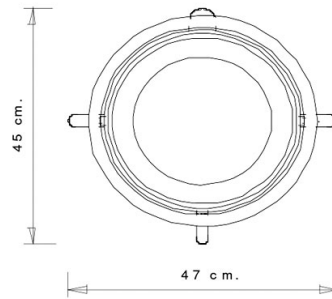

## Main 1120

**MAIN COLLECTION:**

Main 1120, Main 1121, Main 1125, Main 1126,

Barstool with steel frame, 4 legs. Ash wood swivel seat with gas lift device.

**WEIGHT**

7,2 kg

**PACK**

0,23 m<sup>3</sup>