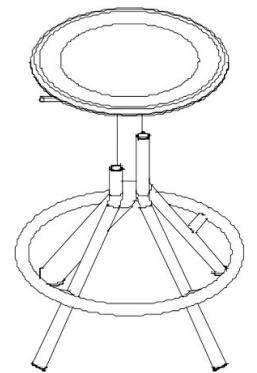

## Main 1120

**MAIN COLLECTION:**

Main 1120, Main 1121, Main 1125, Main 1126,

Barstool with steel frame, 4 legs. Ash wood swivel seat with gas lift device.

**WEIGHT**

7,2 kg

**PACK**

0,23 m<sup>3</sup>