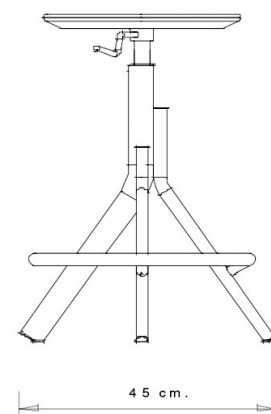

### MAIN COLLECTION:

Main 1120, Main 1121, Main 1125, Main 1126,

Barstool with steel frame, 4 legs. Ash wood swivel seat with gas lift device.

#### WEIGHT

7,2 kg