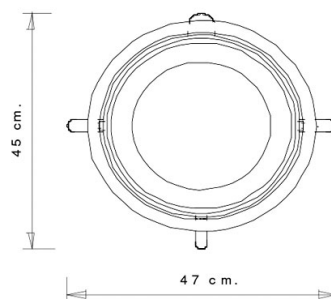

Main 1120

MAIN COLLECTION:

Main 1120, Main 1121, Main 1125, Main 1126,

Barstool with steel frame, 4 legs. Ash wood swivel seat with gas lift device.

WEIGHT

7,2 kg

PACK

0,23 m³

PIECES PER BOX

1

FINISHES SEATING

LE WOOD

Ash | Honey stained

Ash | Chesnut stained

Ash | Grey stained

Ash | Dark brown stained

Black stained ash wood

Ash wood, Stained according to sample

NOTE

Resources

3ds

dwg