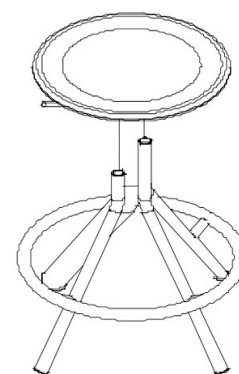

### MAIN COLLECTION:

Main 1120, Main 1121, Main 1125, Main 1126,

Barstool with steel frame, 4 legs. Ash wood swivel seat with gas lift device.

#### WEIGHT

7,2 kg