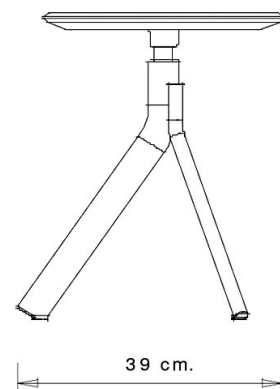

Main 1121

MAIN COLLECTION:

Main 1120, Main 1121, Main 1125, Main 1126,

Barstool with steel frame, 3 legs. Ash wood swivel seat.

WEIGHT

4,7 kg

PACK

0,09 m³