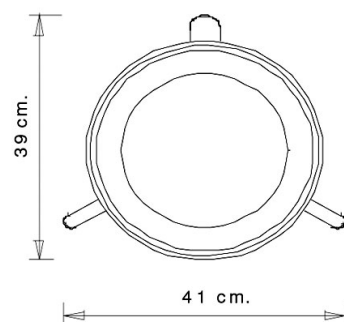

Main 1121

MAIN COLLECTION:

Main 1120, Main 1121, Main 1125, Main 1126,

Barstool with steel frame, 3 legs. Ash wood swivel seat.

WEIGHT

4,7 kg

PACK

0,09 m³