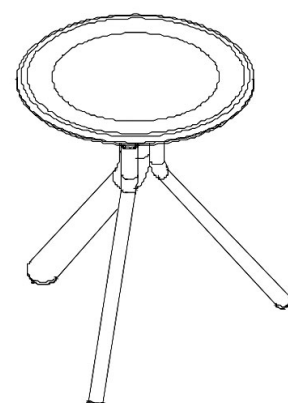

Main 1121

MAIN COLLECTION:

Main 1120, Main 1121, Main 1125, Main 1126,

Barstool with steel frame, 3 legs. Ash wood swivel seat.

WEIGHT

4,7 kg

PACK

0,09 m³