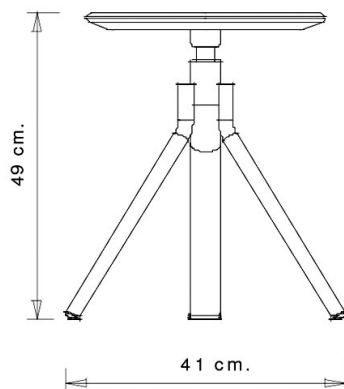

Main 1121

MAIN COLLECTION:

Main 1120, Main 1121, Main 1125, Main 1126,

Barstool with steel frame, 3 legs. Ash wood swivel seat.

WEIGHT

4,7 kg

PACK

0,09 m³