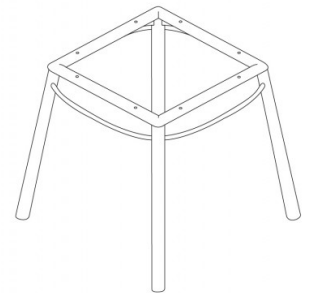

## Agami 1180

### TABLE TOPS:

Ø 100 cm / Ø 120 cm

80x80 cm / 90x90 cm / 100x100 cm

Table with 4 legs wooden and steel frame.