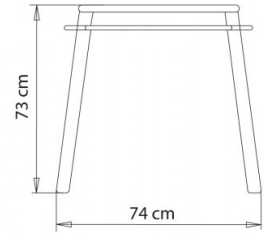

### TABLE TOPS:

Ø 100 cm / Ø 120 cm

80x80 cm / 90x90 cm / 100x100 cm

Table with 4 legs wooden and steel frame.

#### WEIGHT

8,5 Kg