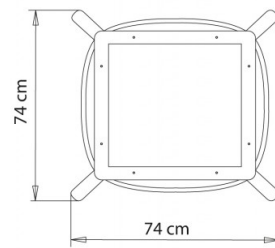

### TABLE TOPS:

Ø 100 cm / Ø 120 cm

80x80 cm / 90x90 cm / 100x100 cm

Table with 4 legs wooden and steel frame.

#### WEIGHT

8,5 Kg