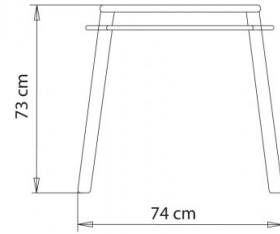

### TABLE TOPS:

Ø 100 cm / Ø 120 cm

80x80 cm / 90x90 cm / 100x100 cm

Table with 4 legs wooden and steel frame.

#### WEIGHT

8,5 Kg