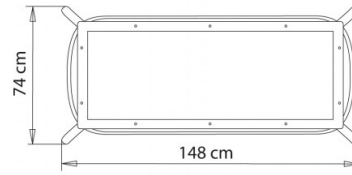

**TABLE TOPS:**80x160 cm / 80x180 cm / 90x160 cm / 90x180 cm / 100x160 cm / 100x180 cm

Table with 4 legs wooden and steel frame.