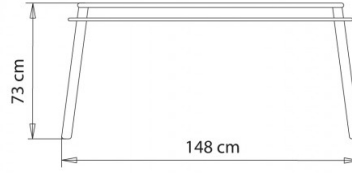

**TABLE TOPS:**80x160 cm / 80x180 cm / 90x160 cm / 90x180 cm / 100x160 cm / 100x180 cm

Table with 4 legs wooden and steel frame.

#### WEIGHT

11,5 Kg