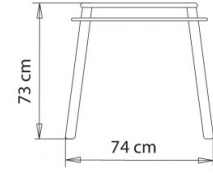

**TABLE TOPS:**80x160 cm / 80x180 cm / 90x160 cm / 90x180 cm / 100x160 cm / 100x180 cm

Table with 4 legs wooden and steel frame.

#### WEIGHT

11,5 Kg