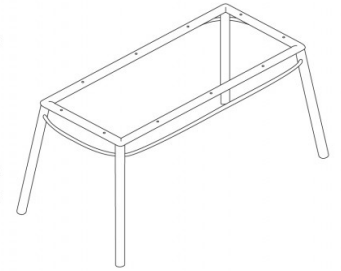

## Agami 1181

**TABLE TOPS:**80x160 cm / 80x180 cm / 90x160 cm / 90x180 cm / 100x160 cm / 100x180 cm

Table with 4 legs wooden and steel frame.