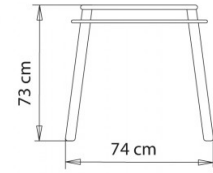

TABLE TOPS:80x160 cm / 80x180 cm / 90x160 cm / 90x180 cm / 100x160 cm / 100x180 cm

Table with 4 legs wooden and steel frame.

WEIGHT

11,5 Kg

PACK

1,40 m³

PIECES PER BOX

1