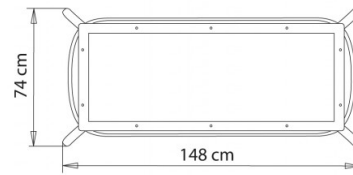

TABLE TOPS:80x160 cm / 80x180 cm / 90x160 cm / 90x180 cm / 100x160 cm / 100x180 cm

Table with 4 legs wooden and steel frame.

WEIGHT

11,5 Kg

PACK

1,40 m³

PIECES PER BOX

1