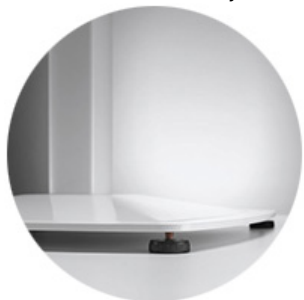

TABEL TOPS (CM):

- Ø 120 cm
- Ø 130 cm
- Ø 140
- Ø 150 cm
- 100x100cm
- 110X110cm

Table frame with moulded steel base and aluminium column.

Accessories: Outdoor version

Accessories: H 12 mm adjustable feet