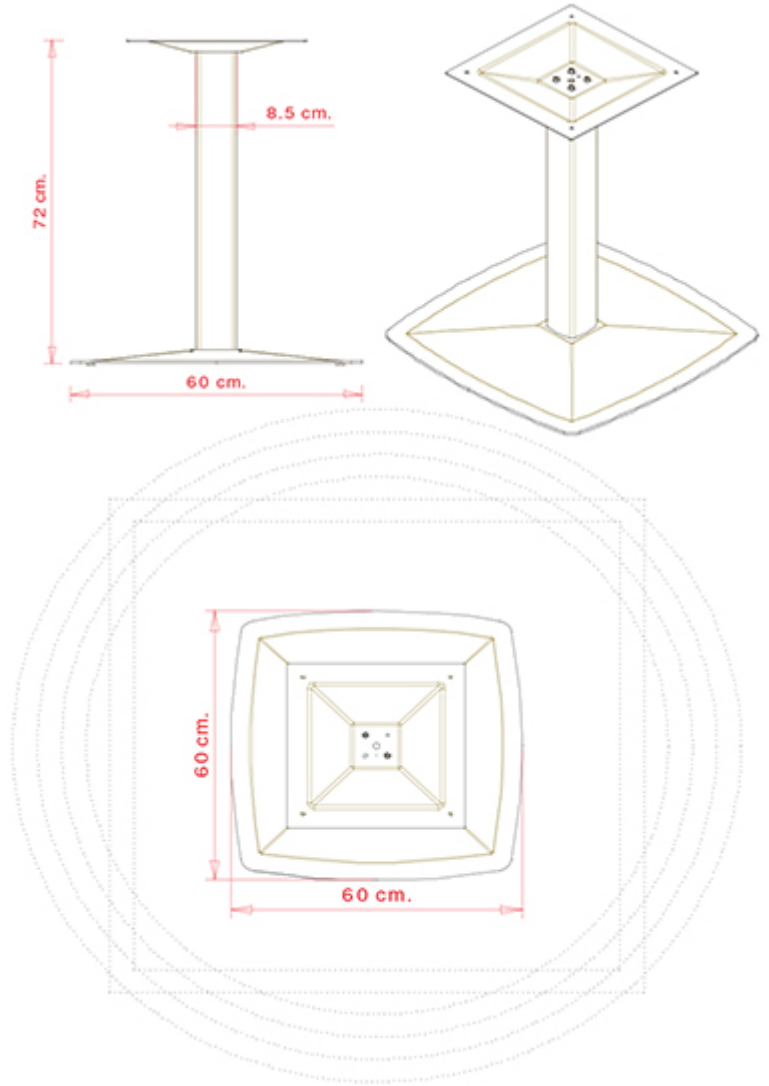

**AX 513**

AX COLLECTION:

AX 511, AX 511A, AX 512, AX 512A, AX 513, AX 514,

**TABEL TOPS (CM):**

- Ø 120 cm
- Ø 130 cm
- Ø 140
- Ø 150 cm
- 100x100cm
- 110X110cm

Table frame with moulded steel base and aluminium column.

Accessories: Outdoor version

Accessories: H 12 mm adjustable feet

**WEIGHT**

22 Kg

**PACK**

0,07 m<sup>3</sup>

**PIECES PER BOX**

1